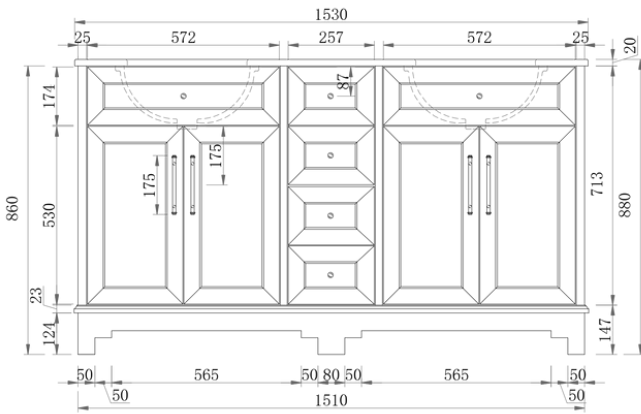

Chantel 1200 | Single Basin

1200 Length x 563 Depth x 880 Height

Chantel 1500 | Double Basin

1530 Length x 563 Depth x 880 Height

An additional 10mm is added to the overall height for the cap on cabinet feet. (890mm H) This can be removed.

Chantel

Chantel 1200 Single

Cabinet Size: 1180mm (L) X 550mm (D) X 860mm (H)

Top Size: 1200mm (L) X 563mm (D) X 20mm (H)

An additional 10mm is added to the overall height for the cap on cabinet feet. (890mm H) This can be removed.

Chantel

Chantel 1500 Double - 2024

Cabinet Size: 1510mm (L) X 550mm (D) X 860mm (H)

Top Size: 1530mm (L) X 563mm (D) X 20mm (H)

An additional 10mm is added to the overall height for the cap on cabinet feet. (890mm H) This can be removed.

Type: Freestanding

Basin: Oval Under-mount Ceramic Basins

Splash-back: Optional - 100mm Height

Tap Hole: Client to nominate (None, Single, Tap-set)

Front Elevation

Section Side

Top View

Section Top - Drawer Inserts