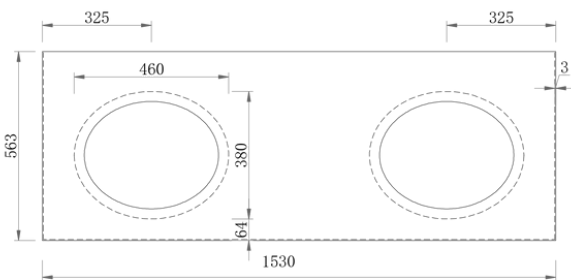

Chantel 1200 | Single Basin

1200 Length x 563 Depth x 880 Height

Chantel 1500 | Double Basin

1530 Length x 563 Depth x 880 Height

An additional 10mm is added to the overall height for the cap on cabinet feet. (890mm H) This can be removed.

Chantel

Chantel 1200 Single

Cabinet Size: 1180mm (L) X 550mm (D) X 860mm (H)

Top Size: 1200mm (L) X 563mm (D) X 20mm (H)

An additional 10mm is added to the overall height for the cap on cabinet feet. (890mm H) This can be removed.

Chantel

Chantel 1500 Double - 2024

Cabinet Size: 1510mm (L) X 550mm (D) X 860mm (H)

Top Size: 1530mm (L) X 563mm (D) X 20mm (H)

An additional 10mm is added to the overall height for the cap on cabinet feet. (890mm H) This can be removed.

Type: Freestanding

Basin: Oval Under-mount Ceramic Basins

Splash-back: Optional - 100mm Height

Tap Hole: Client to nominate (None, Single, Tap-set)

Front Elevation

Section Side

Top View

Section Top - Drawer Inserts