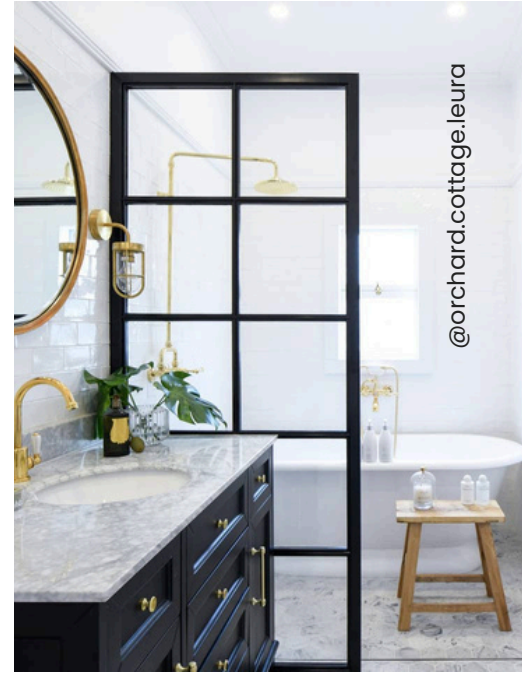

Customer Photos

Vanity
BY DESIGN