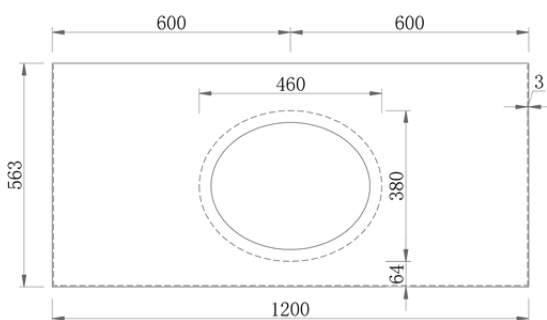

Chantel 1200 | Single Basin

1200 Length x 563 Depth x 880 Height

Chantel 1500 | Double Basin

1530 Length x 563 Depth x 880 Height

An additional 10mm is added to the overall height for the cap on cabinet feet. (890mm H) This can be removed.

Chantel

Chantel 1200 Single

Cabinet Size: 1180mm (L) X 550mm (D) X 860mm (H)

Top Size: 1200mm (L) X 563mm (D) X 20mm (H)

An additional 10mm is added to the overall height for the cap on cabinet feet. (890mm H) This can be removed.

Type: Freestanding

Basin: Oval Under-mount Ceramic Basin

Splash-back: Optional - 100mm Height

Tap Hole: Client to nominate (None, Single, Tap-set)

Front Elevation

Section Side

Top View

Section Top - Drawer Inserts

Chantel

Chantel 1500 Double - 2024

Cabinet Size: 1510mm (L) X 550mm (D) X 860mm (H)

Top Size: 1530mm (L) X 563mm (D) X 20mm (H)

An additional 10mm is added to the overall height for the cap on cabinet feet. (890mm H) This can be removed.