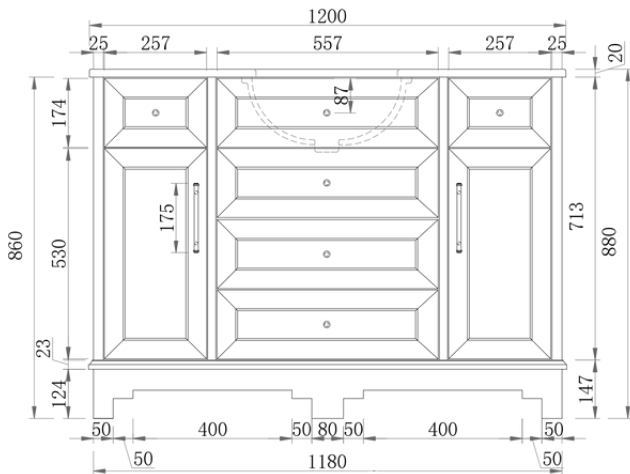

Chantel 1200 | Single Basin

1200 Length x 563 Depth x 880 Height

Chantel 1500 | Double Basin

1530 Length x 563 Depth x 880 Height

An additional 10mm is added to the overall height for the cap on cabinet feet. (890mm H) This can be removed.

Chantel

Chantel 1200 Single

Cabinet Size: 1180mm (L) X 550mm (D) X 860mm (H)

Top Size: 1200mm (L) X 563mm (D) X 20mm (H)

An additional 10mm is added to the overall height for the cap on cabinet feet. (890mm H) This can be removed.

Type: Freestanding

Basin: Oval Under-mount Ceramic Basin

Splash-back: Optional - 100mm Height

Tap Hole: Client to nominate (None, Single, Tap-set)

Front Elevation

Section Side

Top View

Section Top - Drawer Inserts

Chantel

Chantel 1500 Double - 2024

Cabinet Size: 1510mm (L) X 550mm (D) X 860mm (H)

Top Size: 1530mm (L) X 563mm (D) X 20mm (H)

An additional 10mm is added to the overall height for the cap on cabinet feet. (890mm H) This can be removed.