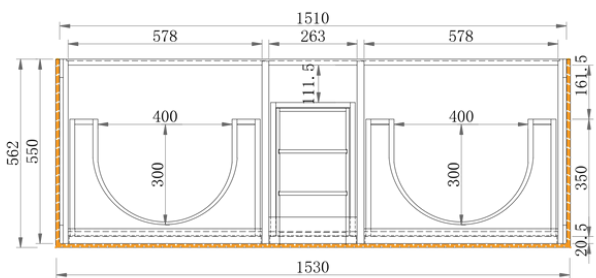

Chantel 1200 | Single Basin

1200 Length x 563 Depth x 880 Height

Chantel 1500 | Double Basin

1530 Length x 563 Depth x 880 Height

An additional 10mm is added to the overall height for the cap on cabinet feet. (890mm H) This can be removed.

Chantel

Chantel 1200 Single

Cabinet Size: 1180mm (L) X 550mm (D) X 860mm (H)

Top Size: 1200mm (L) X 563mm (D) X 20mm (H)

An additional 10mm is added to the overall height for the cap on cabinet feet. (890mm H) This can be removed.

Chantel

Chantel 1500 Double - 2024

Cabinet Size: 1510mm (L) X 550mm (D) X 860mm (H)

Top Size: 1530mm (L) X 563mm (D) X 20mm (H)

An additional 10mm is added to the overall height for the cap on cabinet feet. (890mm H) This can be removed.

Type: Freestanding

Basin: Oval Under-mount Ceramic Basins

Splash-back: Optional - 100mm Height

Tap Hole: Client to nominate (None, Single, Tap-set)

Front Elevation

Section Side

Top View

Section Top - Drawer Inserts