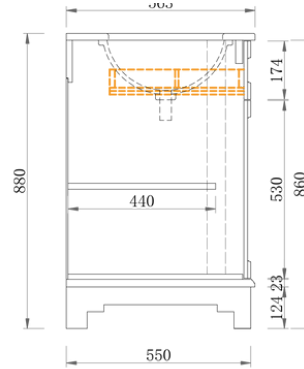

Chantel 1200 | Single Basin

1200 Length x 563 Depth x 880 Height

Chantel 1500 | Double Basin

1530 Length x 563 Depth x 880 Height

An additional 10mm is added to the overall height for the cap on cabinet feet. (890mm H) This can be removed.

Chantel

Chantel 1200 Single

Cabinet Size: 1180mm (L) X 550mm (D) X 860mm (H)

Top Size: 1200mm (L) X 563mm (D) X 20mm (H)

An additional 10mm is added to the overall height for the cap on cabinet feet. (890mm H) This can be removed.

Chantel

Chantel 1500 Double - 2024

Cabinet Size: 1510mm (L) X 550mm (D) X 860mm (H)

Top Size: 1530mm (L) X 563mm (D) X 20mm (H)

An additional 10mm is added to the overall height for the cap on cabinet feet. (890mm H) This can be removed.

Type: Freestanding

Basin: Oval Under-mount Ceramic Basins

Splash-back: Optional - 100mm Height

Tap Hole: Client to nominate (None, Single, Tap-set)

Front Elevation

Section Side

Top View

Section Top - Drawer Inserts