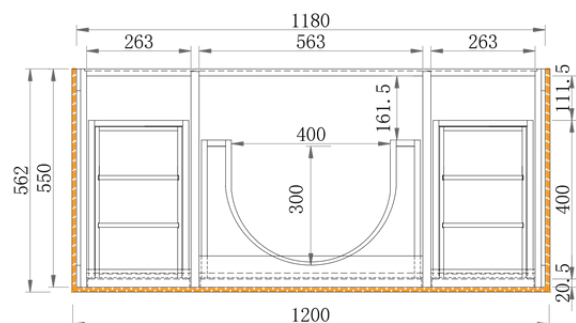

Chantel 1200 | Single Basin

1200 Length x 563 Depth x 880 Height

Chantel 1500 | Double Basin

1530 Length x 563 Depth x 880 Height

An additional 10mm is added to the overall height for the cap on cabinet feet. (890mm H) This can be removed.

Chantel

Chantel 1200 Single

Cabinet Size: 1180mm (L) X 550mm (D) X 860mm (H)

Top Size: 1200mm (L) X 563mm (D) X 20mm (H)

An additional 10mm is added to the overall height for the cap on cabinet feet. (890mm H) This can be removed.

Type: Freestanding

Basin: Oval Under-mount Ceramic Basin

Splash-back: Optional - 100mm Height

Tap Hole: Client to nominate (None, Single, Tap-set)

Front Elevation

Section Side

Top View

Section Top - Drawer Inserts

Chantel

Chantel 1500 Double - 2024

Cabinet Size: 1510mm (L) X 550mm (D) X 860mm (H)

Top Size: 1530mm (L) X 563mm (D) X 20mm (H)

An additional 10mm is added to the overall height for the cap on cabinet feet. (890mm H) This can be removed.