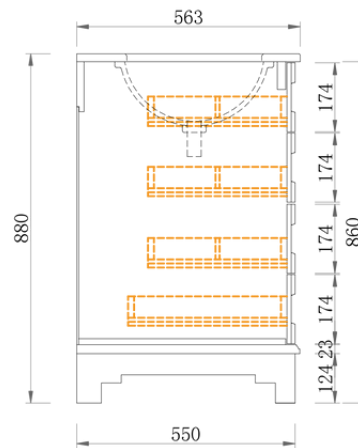

Chantel 1200 | Single Basin

1200 Length x 563 Depth x 880 Height

Chantel 1500 | Double Basin

1530 Length x 563 Depth x 880 Height

An additional 10mm is added to the overall height for the cap on cabinet feet. (890mm H) This can be removed.

Chantel

Chantel 1200 Single

Cabinet Size: 1180mm (L) X 550mm (D) X 860mm (H)

Top Size: 1200mm (L) X 563mm (D) X 20mm (H)

An additional 10mm is added to the overall height for the cap on cabinet feet. (890mm H) This can be removed.

Type: Freestanding

Basin: Oval Under-mount Ceramic Basin

Splash-back: Optional - 100mm Height

Tap Hole: Client to nominate (None, Single, Tap-set)

Front Elevation

Section Side

Top View

Section Top - Drawer Inserts

Chantel

Chantel 1500 Double - 2024

Cabinet Size: 1510mm (L) X 550mm (D) X 860mm (H)

Top Size: 1530mm (L) X 563mm (D) X 20mm (H)

An additional 10mm is added to the overall height for the cap on cabinet feet. (890mm H) This can be removed.