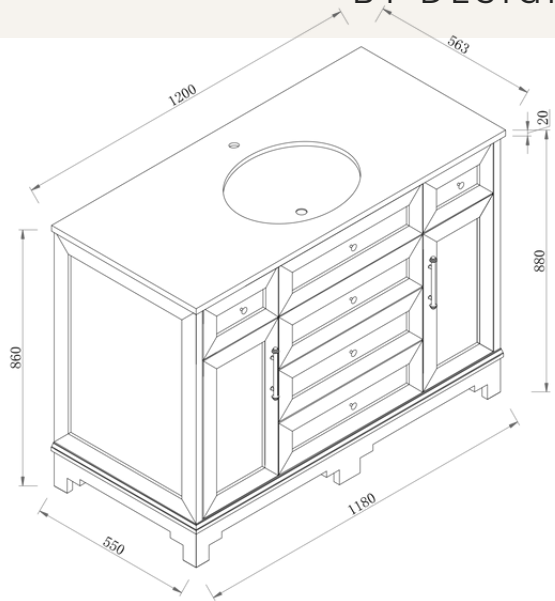

Chantel 1200 | Single Basin

1200 Length x 563 Depth x 880 Height

Chantel 1500 | Double Basin

1530 Length x 563 Depth x 880 Height

An additional 10mm is added to the overall height for the cap on cabinet feet. (890mm H) This can be removed.

Chantel

Chantel 1200 Single

Cabinet Size: 1180mm (L) X 550mm (D) X 860mm (H)

Top Size: 1200mm (L) X 563mm (D) X 20mm (H)

An additional 10mm is added to the overall height for the cap on cabinet feet. (890mm H) This can be removed.

Type: Freestanding

Basin: Oval Under-mount Ceramic Basin

Splash-back: Optional - 100mm Height

Tap Hole: Client to nominate (None, Single, Tap-set)

Front Elevation

Section Side

Top View

Section Top - Drawer Inserts

Chantel

Chantel 1500 Double - 2024

Cabinet Size: 1510mm (L) X 550mm (D) X 860mm (H)

Top Size: 1530mm (L) X 563mm (D) X 20mm (H)

An additional 10mm is added to the overall height for the cap on cabinet feet. (890mm H) This can be removed.