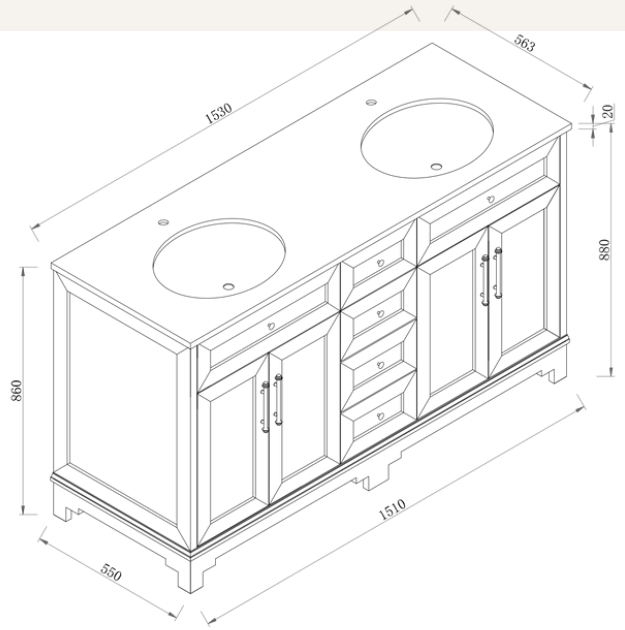

Chantel 1200 | Single Basin

1200 Length x 563 Depth x 880 Height

Chantel 1500 | Double Basin

1530 Length x 563 Depth x 880 Height

An additional 10mm is added to the overall height for the cap on cabinet feet. (890mm H) This can be removed.

Type: Freestanding

Basin: Oval Under-mount Ceramic Basin

Splash-back: Optional - 100mm Height

Tap Hole: Client to nominate (None, Single, Tap-set)

Front Elevation

Section Side

Top View

Section Top - Drawer Inserts

Chantel

Chantel 1500 Double - 2024

Cabinet Size: 1510mm (L) X 550mm (D) X 860mm (H)

Top Size: 1530mm (L) X 563mm (D) X 20mm (H)

An additional 10mm is added to the overall height for the cap on cabinet feet. (890mm H) This can be removed.

Type: Freestanding

Basin: Oval Under-mount Ceramic Basins

Splash-back: Optional - 100mm Height

Tap Hole: Client to nominate (None, Single, Tap-set)

Front Elevation

Section Side

Top View

Section Top - Drawer Inserts