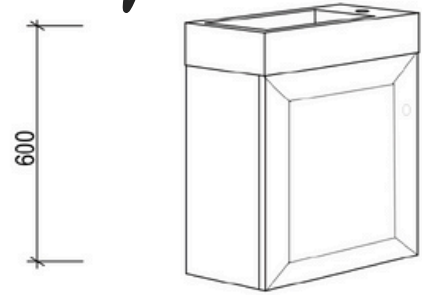

## Wainscott 1500 Double - 2024

Cabinet Size: 1510mm (L) X 550mm (D) X 860mm (H)  
 Top Size: 1530mm (L) X 563mm (D) X 20mm (H)  
 Type: Freestanding  
 Basin: Oval Under-mount Ceramic Basin

Tap Hole: Client to nominate

## Rubie 460

Overall Size: 460mm (L) X 255mm (D) X 600mm (H)

Type: Wall-Hung

\*Only Suitable for Mixer Tap