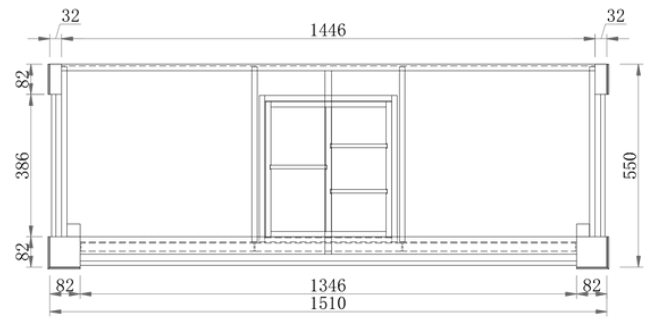

## Wainscott 900 Single - 2024

Cabinet Size: 880mm (L) X 550mm (D) X 860mm (H)  
 Top Size: 900mm (L) X 563mm (D) X 20mm (H)  
 Type: Freestanding  
 Basin: Oval Under-mount Ceramic Basin

Tap Hole: Client to nominate

## Wainscott 1500 Double - 2024

Cabinet Size: 1510mm (L) X 550mm (D) X 860mm (H)  
 Top Size: 1530mm (L) X 563mm (D) X 20mm (H)  
 Type: Freestanding  
 Basin: Oval Under-mount Ceramic Basin

Tap Hole: Client to nominate

Front Elevation

Section Side

Top View

Section Top - Drawer Inserts