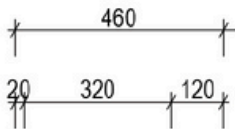

Rubie

Rubie 460

Overall Size: 460mm (L) X 255mm (D) X 600mm (H)

Type: Wall-Hung

*Only Suitable for Mixer Tap

Top View

Section Top

Front Elevation

Section

Notes:

- Wastes and faucets are not included.
- Vanity unit must be installed by a qualified tradesmen - Failure to do so will void the warranty.
- Plumbing fixtures must be installed by a qualified plumber - Failure to do so will void the warranty.
- Warranty information: 5 years on cabinet & 12 months on top and basin(s).
- Caution boxes may be heavy and will require 2 people to lift.

vanitybydesign.com.au

[vanitybydesign_](https://www.instagram.com/vanitybydesign_)

TEL: 07 [3376 6055](tel:33766055)

241 Monier Road
Darra, QLD, 4076