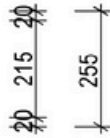

Rubie

Rubie 460

Overall Size: 460mm (L) X 255mm (D) X 600mm (H)

Type: Wall-Hung

*Only Suitable for Mixer Tap

Top View

Section Top

Front Elevation

Section

Notes:

- Wastes and faucets are not included.
- Vanity unit must be installed by a qualified tradesmen - Failure to do so will void the warranty.
- Plumbing fixtures must be installed by a qualified plumber - Failure to do so will void the warranty.
- Warranty information: 5 years on cabinet & 12 months on top and basin(s).
- Caution boxes may be heavy and will require 2 people to lift.

vanitybydesign.com.au

[vanitybydesign_](https://www.instagram.com/vanitybydesign_)

TEL: 07 [3376 6055](tel:33766055)

241 Monier Road
Darra, QLD, 4076