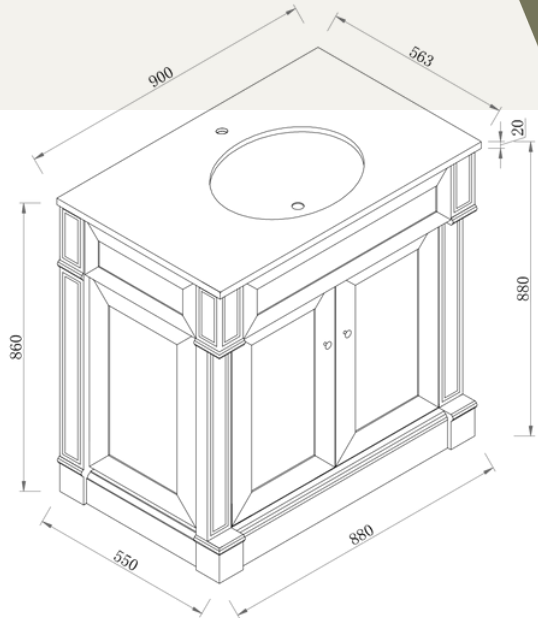

## Wainscott 1500 | Double Basin

1530 Length x 563 Depth

## Wainscott 900 Single - 2024

Cabinet Size: 880mm (L) X 550mm (D) X 860mm (H)  
 Top Size: 900mm (L) X 563mm (D) X 20mm (H)  
 Type: Freestanding  
 Basin: Oval Under-mount Ceramic Basin

Tap Hole: Client to nominate

## Wainscott 1500 Double - 2024

Cabinet Size: 1510mm (L) X 550mm (D) X 860mm (H)  
 Top Size: 1530mm (L) X 563mm (D) X 20mm (H)  
 Type: Freestanding  
 Basin: Oval Under-mount Ceramic Basin

Tap Hole: Client to nominate