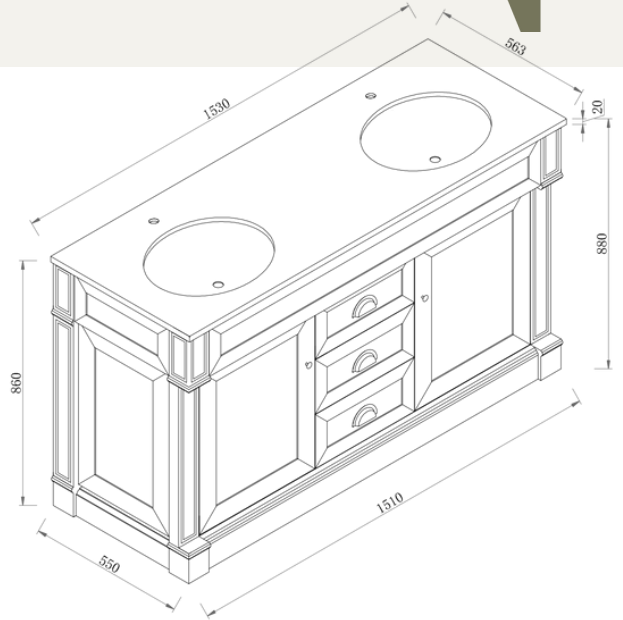

## Wainscott 900 Single - 2024

Cabinet Size: 880mm (L) X 550mm (D) X 860mm (H)  
 Top Size: 900mm (L) X 563mm (D) X 20mm (H)  
 Type: Freestanding  
 Basin: Oval Under-mount Ceramic Basin

Tap Hole: Client to nominate

## Wainscott 1500 Double - 2024

Cabinet Size: 1510mm (L) X 550mm (D) X 860mm (H)  
 Top Size: 1530mm (L) X 563mm (D) X 20mm (H)  
 Type: Freestanding  
 Basin: Oval Under-mount Ceramic Basin

Tap Hole: Client to nominate