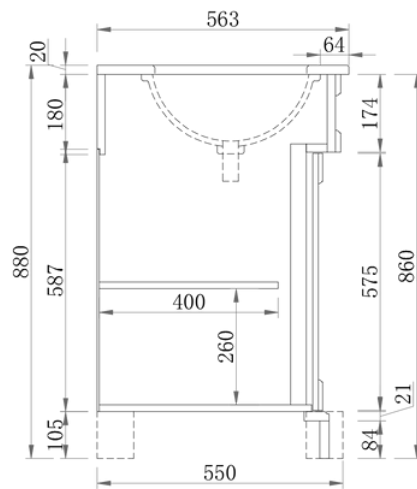

Wainscott

Wainscott 900 Single - 2024

Cabinet Size: 880mm (L) X 550mm (D) X 860mm (H)
Top Size: 900mm (L) X 563mm (D) X 20mm (H)
Type: Freestanding
Basin: Oval Under-mount Ceramic Basin

Tap Hole: Client to nominate

Notes:

- Wastes and faucets are not included.
- Vanity unit must be installed by a qualified tradesmen - Failure to do so will void the warranty.
- Plumbing fixtures must be installed by a qualified plumber - Failure to do so will void the warranty.
- Warranty information: 5 years on cabinet & 12 months on top and basin(s).
- Caution boxes may be heavy and will require 2 people to lift.

vanitybydesign.com.au

vanitybydesign_

TEL: 07 3376 6055

241 Monier Road
Darra, QLD, 4076