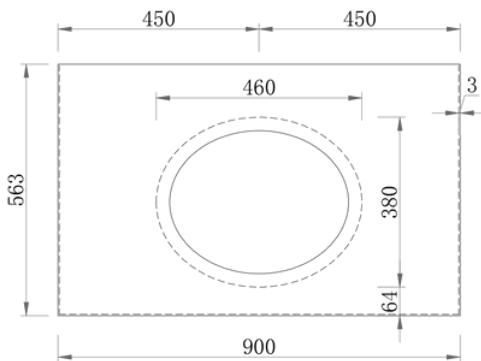

Wainscott

Wainscott 900 Single - 2024

Cabinet Size: 880mm (L) X 550mm (D) X 860mm (H)
Top Size: 900mm (L) X 563mm (D) X 20mm (H)
Type: Freestanding
Basin: Oval Under-mount Ceramic Basin

Tap Hole: Client to nominate

Top View

Notes:

- Wastes and faucets are not included.
- Vanity unit must be installed by a qualified tradesmen - Failure to do so will void the warranty.
- Plumbing fixtures must be installed by a qualified plumber - Failure to do so will void the warranty.
- Warranty information: 5 years on cabinet & 12 months on top and basin(s).
- Caution boxes may be heavy and will require 2 people to lift.

vanitybydesign.com.au

vanitybydesign_

TEL: 07 3376 6055

241 Monier Road
Darra, QLD, 4076