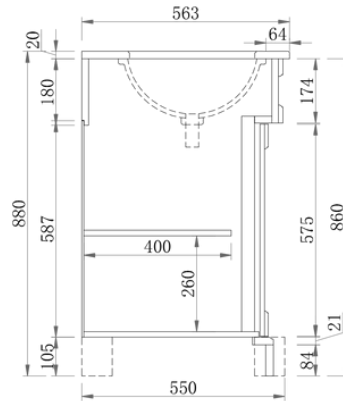

## Wainscott 900 Single - 2024

Cabinet Size: 880mm (L) X 550mm (D) X 860mm (H)  
 Top Size: 900mm (L) X 563mm (D) X 20mm (H)  
 Type: Freestanding  
 Basin: Oval Under-mount Ceramic Basin

Tap Hole: Client to nominate

## Wainscott 1500 Double - 2024

Cabinet Size: 1510mm (L) X 550mm (D) X 860mm (H)  
 Top Size: 1530mm (L) X 563mm (D) X 20mm (H)  
 Type: Freestanding  
 Basin: Oval Under-mount Ceramic Basin

Tap Hole: Client to nominate

Front Elevation

Section Side

Top View

Section Top - Drawer Inserts

## Rubie 460

Overall Size: 460mm (L) X 255mm (D) X 600mm (H)

Type: Wall-Hung

\*Only Suitable for Mixer Tap