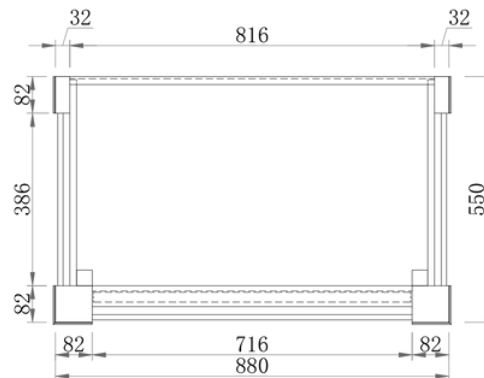

Section Side

Section Top - Drawer Inserts

Notes:

- Wastes and faucets are not included.
- Vanity unit must be installed by a qualified tradesmen - Failure to do so will void the warranty.
- Plumbing fixtures must be installed by a qualified plumber - Failure to do so will void the warranty.
- Warranty information: 5 years on cabinet & 12 months on top and basin(s).
- Caution boxes may be heavy and will require 2 people to lift.

vanitybydesign.com.au

vanitybydesign_

TEL: 07 3376 6055

241 Monier Road
Darra, QLD, 4076