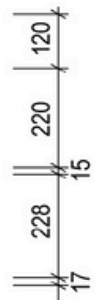

Section Top

Front Elevation

Section

Notes:

- Wastes and faucets are not included.
- Vanity unit must be installed by a qualified tradesmen - Failure to do so will void the warranty.
- Plumbing fixtures must be installed by a qualified plumber - Failure to do so will void the warranty.
- Warranty information: 5 years on cabinet & 12 months on top and basin(s).
- Caution boxes may be heavy and will require 2 people to lift.

vanitybydesign.com.au

[vanitybydesign_](https://www.instagram.com/vanitybydesign_)

TEL: 07 [3376 6055](tel:33766055)

241 Monier Road
Darra, QLD, 4076