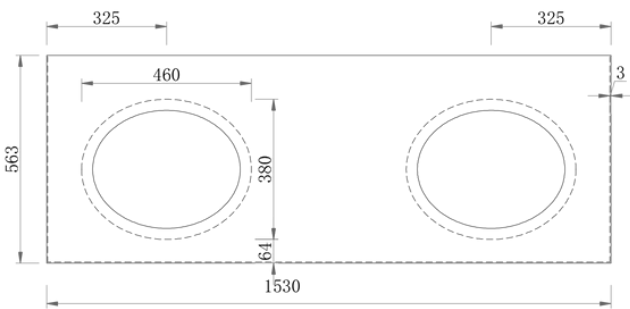

## Wainscott 900 Single - 2024

Cabinet Size: 880mm (L) X 550mm (D) X 860mm (H)  
 Top Size: 900mm (L) X 563mm (D) X 20mm (H)  
 Type: Freestanding  
 Basin: Oval Under-mount Ceramic Basin

Tap Hole: Client to nominate

## Wainscott 1500 Double - 2024

Cabinet Size: 1510mm (L) X 550mm (D) X 860mm (H)  
 Top Size: 1530mm (L) X 563mm (D) X 20mm (H)  
 Type: Freestanding  
 Basin: Oval Under-mount Ceramic Basin

Tap Hole: Client to nominate

Front Elevation

Section Side

Top View

Section Top - Drawer Inserts

## Rubie 460

Overall Size: 460mm (L) X 255mm (D) X 600mm (H)

Type: Wall-Hung

\*Only Suitable for Mixer Tap