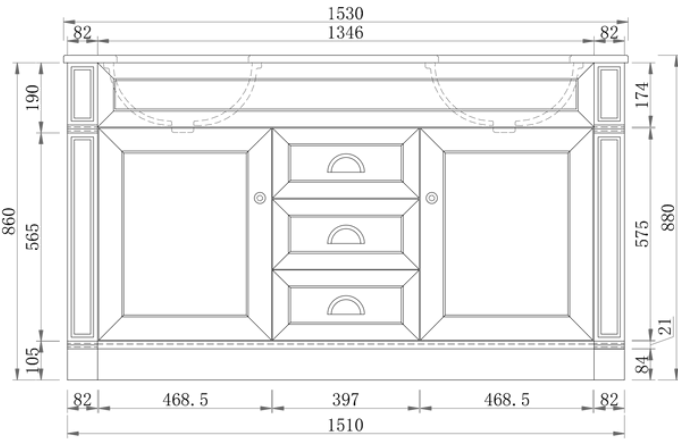

## Wainscott 900 Single - 2024

Cabinet Size: 880mm (L) X 550mm (D) X 860mm (H)  
 Top Size: 900mm (L) X 563mm (D) X 20mm (H)  
 Type: Freestanding  
 Basin: Oval Under-mount Ceramic Basin

Tap Hole: Client to nominate

## Wainscott 1500 Double - 2024

Cabinet Size: 1510mm (L) X 550mm (D) X 860mm (H)  
 Top Size: 1530mm (L) X 563mm (D) X 20mm (H)  
 Type: Freestanding  
 Basin: Oval Under-mount Ceramic Basin

Tap Hole: Client to nominate