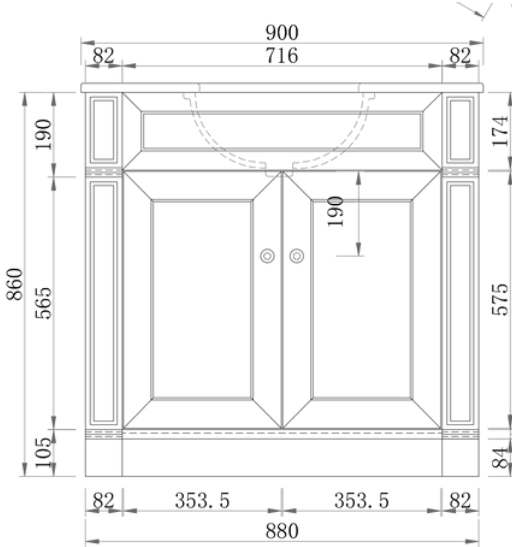

## Wainscott 900 | Single Basin

900 Length x 563 Depth

## Wainscott 1500 | Double Basin

1530 Length x 563 Depth

## Wainscott 900 Single - 2024

Cabinet Size: 880mm (L) X 550mm (D) X 860mm (H)  
 Top Size: 900mm (L) X 563mm (D) X 20mm (H)  
 Type: Freestanding  
 Basin: Oval Under-mount Ceramic Basin

Tap Hole: Client to nominate

## Wainscott 1500 Double - 2024

Cabinet Size: 1510mm (L) X 550mm (D) X 860mm (H)  
 Top Size: 1530mm (L) X 563mm (D) X 20mm (H)  
 Type: Freestanding  
 Basin: Oval Under-mount Ceramic Basin

Tap Hole: Client to nominate