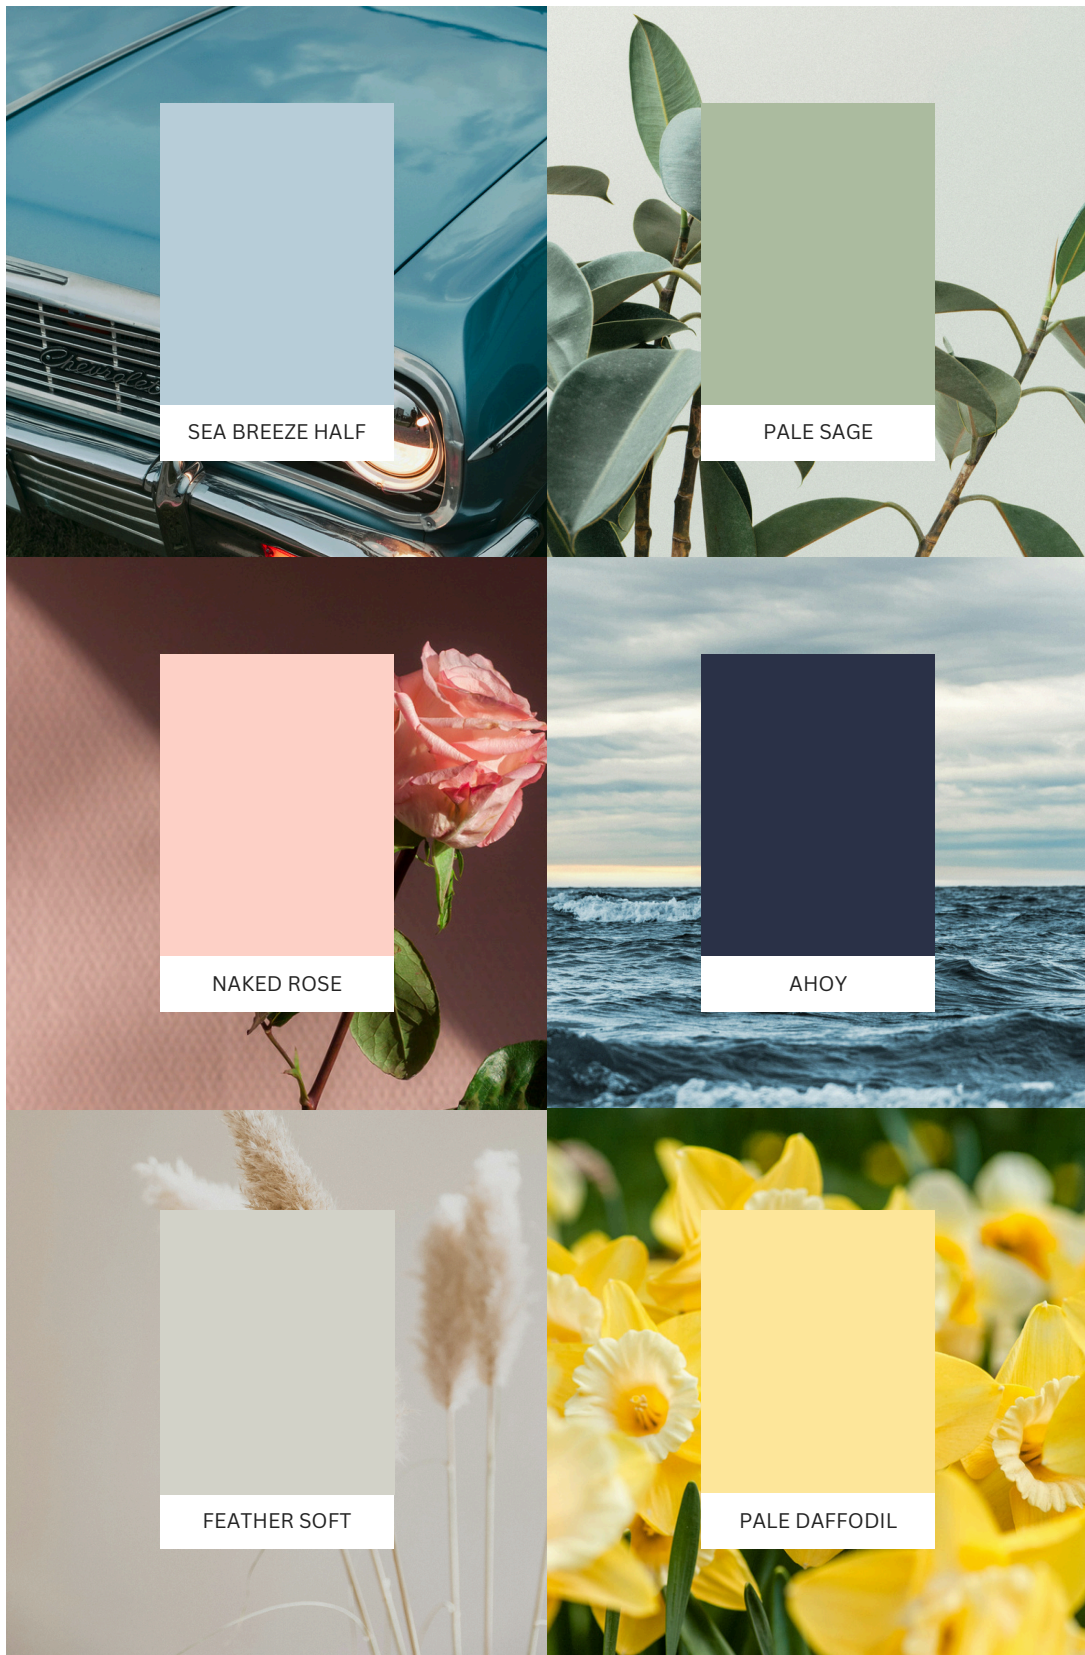

Brushed Gold

Matte Black

Brushed Nickel | Chrome

Custom Paint - Byron Vanity

Custom Paint

Dulux Paint | Other colours available upon request

made with care | made by design

Standard *Sizes*