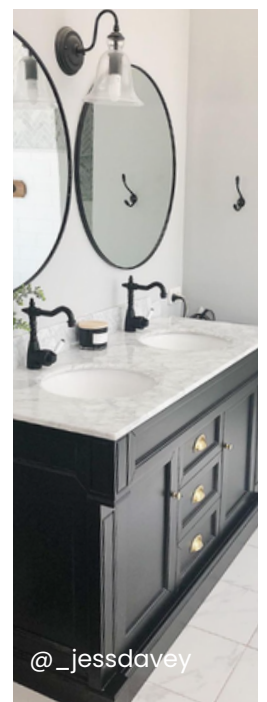

Victoria 900 | Single Basin

900 Length x 460 Depth

Victoria 1500 | Double Basin

1500 Length x 460 Depth

Victoria Natural Vanity
@life.instill

Byron collection

– Elevate your bathroom sanctuary with the timeless sophistication of the Byron Wall Hung Vanity. A seamless fusion of traditional charm and modern functionality. Crafted for those with an eye for classic design and a penchant for contemporary aesthetics, the Byron is the epitome of versatility and elegance.

Byron 900 | Single Basin

900 Length x 500 Depth

Byron 1500 | Double Basin

1500 Length x 500 Depth

*Made to order Collection

Wainscott collection

– Our Wainscott range is our most classical design in the traditional range. It showcases craftsmanship and true elegance. Perfectly at home in a Queenslander or Victorian, the Wainscott offers a heritage of distinction.

Wainscott 900 | Single Basin

900 Length x 563 Depth

Wainscott 1530 | Double Basin

1530 Length x 563 Depth

*Made to order Collection

Finn collection

– Introducing the Finn Vanity, a whimsical design that dances with gracefully curved panels. With a charming personality that effortlessly blends fun and elegance, this vanity is poised to captivate your guests.