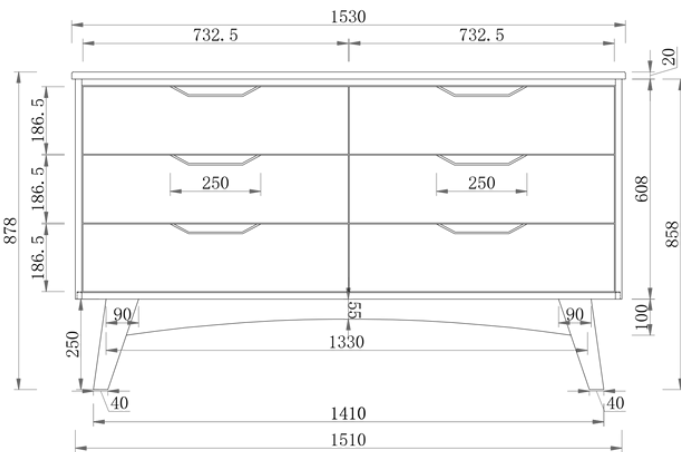

McQueen 900 | Single Basin

900 Length x 563 Depth x 880 Height

McQueen 1500 | Double Basin

1530 Length x 563 Depth x 880 Height

McQueen

McQueen 900 Single - 2024

Cabinet Size: 880mm (L) X 550mm (D) X 860mm (H)
 Top Size: 900mm (L) X 563mm (D) X 20mm (H)
 Type: Freestanding
 Basin: Oval Under-mount Ceramic Basin
 Splash-back: Optional

vanitybydesign.com.au

vanitybydesign_

TEL: 07 3376 6055

241 Monier Road
 Darra, QLD, 4076

McQueen

McQueen 1500 Double - 2024

Cabinet Size: 1510mm (L) X 550mm (D) X 860mm (H)

Top Size: 1530mm (L) X 563mm (D) X 20mm (H)

Type: Freestanding

Basin: Oval Under-mount Ceramic Basin

Splash-back: Optional

Tap Hole: Client to nominate

Front Elevation

Section Side

Top View

Section Top - Drawer Inserts

vanitybydesign.com.au

vanitybydesign_

TEL: 07 3376 6055

241 Monier Road
Darra, QLD, 4076

Chelsea

Chelsea 460

Overall Size: 460mm (L) X 255mm (D) X 600mm (H)

Type: Wall-Hung