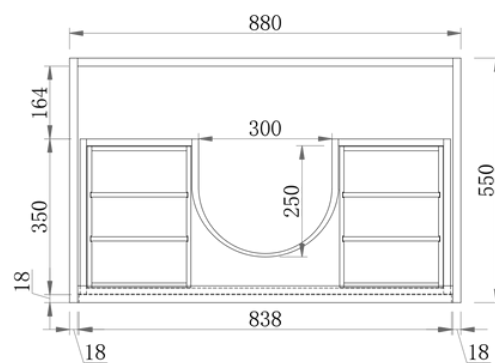

Section Top - Drawer Inserts

Notes:

- Wastes and faucets are not included.
- Vanity unit must be installed by a qualified tradesmen - Failure to do so will void the warranty.
- Plumbing fixtures must be installed by a qualified plumber - Failure to do so will void the warranty.
- Warranty information: 5 years on cabinet & 12 months on top and basin(s).
- Caution boxes may be heavy and will require 2 people to lift.

vanitybydesign.com.au

vanitybydesign_

TEL: 07 3376 6055

241 Monier Road
Darra, QLD, 4076