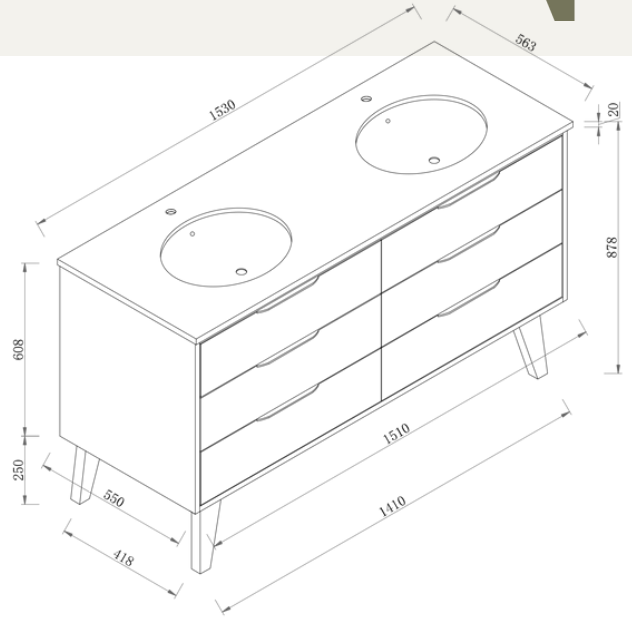

McQueen 900 | Single Basin

900 Length x 563 Depth x 880 Height

McQueen 1500 | Double Basin

1530 Length x 563 Depth x 880 Height

McQueen

McQueen 900 Single - 2024

Cabinet Size: 880mm (L) X 550mm (D) X 860mm (H)
 Top Size: 900mm (L) X 563mm (D) X 20mm (H)
 Type: Freestanding
 Basin: Oval Under-mount Ceramic Basin
 Splash-back: Optional

Type: Freestanding

Basin: Oval Under-mount Ceramic Basin

Splash-back: Optional

Tap Hole: Client to nominate

Front Elevation

Section Side

Top View

Section Top - Drawer Inserts