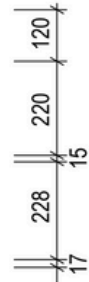

Front Elevation

Section

Notes:

- Wastes and faucets are not included.
- Vanity unit must be installed by a qualified tradesmen - Failure to do so will void the warranty.
- Plumbing fixtures must be installed by a qualified plumber - Failure to do so will void the warranty.
- Warranty information: 5 years on cabinet & 12 months on top and basin(s).
- Caution boxes may be heavy and will require 2 people to lift.

vanitybydesign.com.au

[vanitybydesign_](https://www.instagram.com/vanitybydesign_)

TEL: 07 3376 6055

241 Monier Road
Darra, QLD, 4076