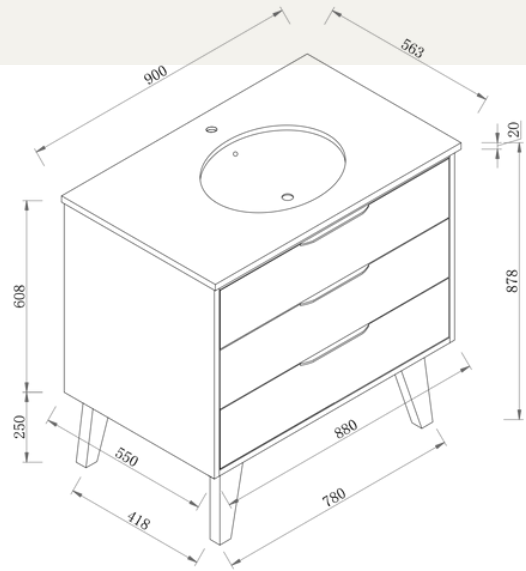

McQueen

McQueen 900 Single - 2024

Cabinet Size: 880mm (L) X 550mm (D) X 860mm (H)
Top Size: 900mm (L) X 563mm (D) X 20mm (H)
Type: Freestanding
Basin: Oval Under-mount Ceramic Basin
Splash-back: Optional

Tap Hole: Client to nominate

Front Elevation