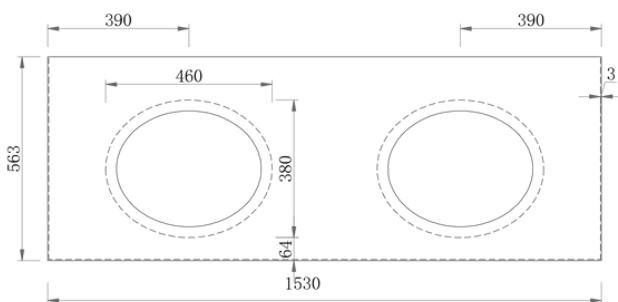

McQueen 900 | Single Basin

900 Length x 563 Depth x 880 Height

McQueen 1500 | Double Basin

1530 Length x 563 Depth x 880 Height

McQueen

McQueen 900 Single - 2024

Cabinet Size: 880mm (L) X 550mm (D) X 860mm (H)
 Top Size: 900mm (L) X 563mm (D) X 20mm (H)
 Type: Freestanding
 Basin: Oval Under-mount Ceramic Basin
 Splash-back: Optional

vanitybydesign.com.au

vanitybydesign_

TEL: 07 3376 6055

241 Monier Road
 Darra, QLD, 4076

McQueen

McQueen 1500 Double - 2024

Cabinet Size: 1510mm (L) X 550mm (D) X 860mm (H)

Top Size: 1530mm (L) X 563mm (D) X 20mm (H)

Type: Freestanding

Basin: Oval Under-mount Ceramic Basin

Splash-back: Optional

Tap Hole: Client to nominate

Front Elevation

Section Side

Top View

Section Top - Drawer Inserts

vanitybydesign.com.au

vanitybydesign_

TEL: 07 3376 6055

241 Monier Road
Darra, QLD, 4076

Chelsea

Chelsea 460

Overall Size: 460mm (L) X 255mm (D) X 600mm (H)

Type: Wall-Hung