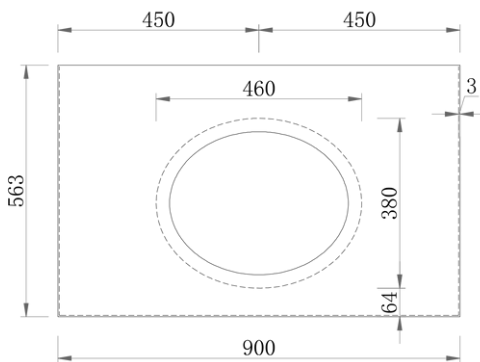

McQueen

McQueen 900 Single - 2024

Cabinet Size: 880mm (L) X 550mm (D) X 860mm (H)
Top Size: 900mm (L) X 563mm (D) X 20mm (H)
Type: Freestanding
Basin: Oval Under-mount Ceramic Basin
Splash-back: Optional

Tap Hole: Client to nominate

Top View

Notes:

- Wastes and faucets are not included.
- Vanity unit must be installed by a qualified tradesmen - Failure to do so will void the warranty.
- Plumbing fixtures must be installed by a qualified plumber - Failure to do so will void the warranty.
- Warranty information: 5 years on cabinet & 12 months on top and basin(s).
- Caution boxes may be heavy and will require 2 people to lift.

vanitybydesign.com.au

vanitybydesign_

TEL: 07 3376 6055

241 Monier Road
Darra, QLD, 4076