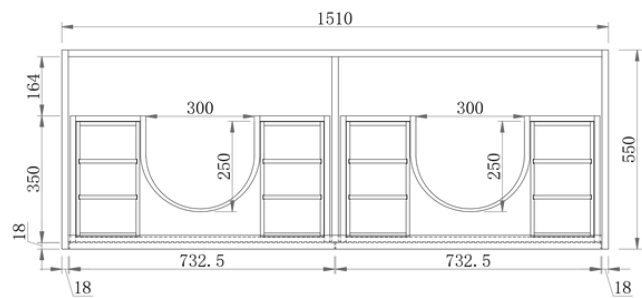

McQueen 900 | Single Basin

900 Length x 563 Depth x 880 Height

McQueen 1500 | Double Basin

1530 Length x 563 Depth x 880 Height

McQueen

McQueen 900 Single - 2024

Cabinet Size: 880mm (L) X 550mm (D) X 860mm (H)
 Top Size: 900mm (L) X 563mm (D) X 20mm (H)
 Type: Freestanding
 Basin: Oval Under-mount Ceramic Basin
 Splash-back: Optional

vanitybydesign.com.au

vanitybydesign_

TEL: 07 3376 6055

241 Monier Road
 Darra, QLD, 4076

McQueen

McQueen 1500 Double - 2024

Cabinet Size: 1510mm (L) X 550mm (D) X 860mm (H)

Top Size: 1530mm (L) X 563mm (D) X 20mm (H)

Type: Freestanding

Basin: Oval Under-mount Ceramic Basin

Splash-back: Optional

Tap Hole: Client to nominate

Front Elevation

Section Side

Top View

Section Top - Drawer Inserts

vanitybydesign.com.au

vanitybydesign_

TEL: 07 3376 6055

241 Monier Road
Darra, QLD, 4076

Chelsea

Chelsea 460

Overall Size: 460mm (L) X 255mm (D) X 600mm (H)

Type: Wall-Hung