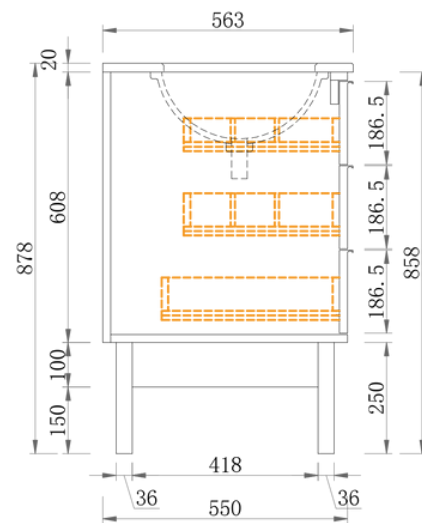

Section Side