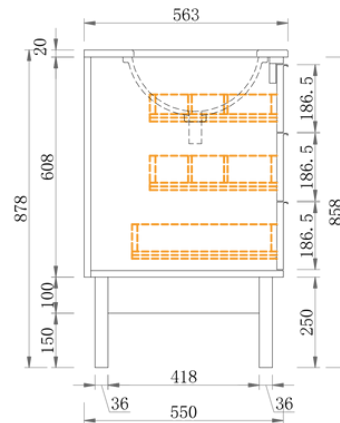

McQueen 900 | Single Basin

900 Length x 563 Depth x 880 Height

McQueen 1500 | Double Basin

1530 Length x 563 Depth x 880 Height

McQueen

McQueen 900 Single - 2024

Cabinet Size: 880mm (L) X 550mm (D) X 860mm (H)
 Top Size: 900mm (L) X 563mm (D) X 20mm (H)
 Type: Freestanding
 Basin: Oval Under-mount Ceramic Basin
 Splash-back: Optional

vanitybydesign.com.au

vanitybydesign_

TEL: 07 3376 6055

241 Monier Road
 Darra, QLD, 4076

McQueen

McQueen 1500 Double - 2024

Cabinet Size: 1510mm (L) X 550mm (D) X 860mm (H)

Top Size: 1530mm (L) X 563mm (D) X 20mm (H)

Type: Freestanding

Basin: Oval Under-mount Ceramic Basin

Splash-back: Optional

Tap Hole: Client to nominate

Front Elevation

Section Side

Top View

Section Top - Drawer Inserts

vanitybydesign.com.au

vanitybydesign_

TEL: 07 3376 6055

241 Monier Road
Darra, QLD, 4076

Chelsea

Chelsea 460

Overall Size: 460mm (L) X 255mm (D) X 600mm (H)

Type: Wall-Hung