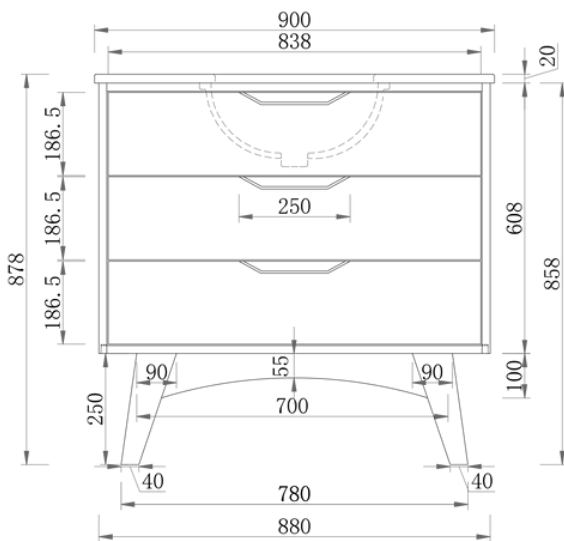

McQueen

McQueen 900 Single - 2024

Cabinet Size: 880mm (L) X 550mm (D) X 860mm (H)
Top Size: 900mm (L) X 563mm (D) X 20mm (H)
Type: Freestanding
Basin: Oval Under-mount Ceramic Basin
Splash-back: Optional

Tap Hole: Client to nominate

Front Elevation