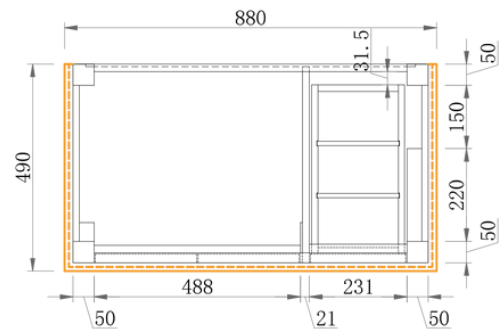

Maison 900 | Single Basin

900 Length x 500 Depth

Maison 1500 | Double Basin

1500 Length x 500 Depth

Maison

Maison 900 Single - 2024

Cabinet Size: 880mm (L) X 490mm (D) X 500mm (H)

Top Size: 900mm (L) X 500mm (D) X 20mm (H)

Type: Free-Standing

Basin: Oval Under-mount Ceramic Basin

Tap Hole: Client to nominate

Front Elevation

Section Side

Top View

Section Top - Drawer Inserts

Notes:

vanitybydesign.com.au

vanitybydesign_

TEL: 07 3376 6055

241 Monier Road
Darra, QLD, 4076

Maison

Maison 1500 Double - 2024

Cabinet Size: 1480mm (L) X 490mm (D) X 500mm (H)
 Top Size: 1500mm (L) X 500mm (D) X 20mm (H)
 Type: Free-Standing
 Basin: Oval Under-mount Ceramic Basins
 Tap Hole: Client to nominate

vanitybydesign.com.au

vanitybydesign_

TEL: 07 3376 6055

241 Monier Road
 Darra, QLD, 4076

Rubie

Rubie 460

Overall Size: 460mm (L) X 255mm (D) X 600mm (H)

Type: Wall-Hung