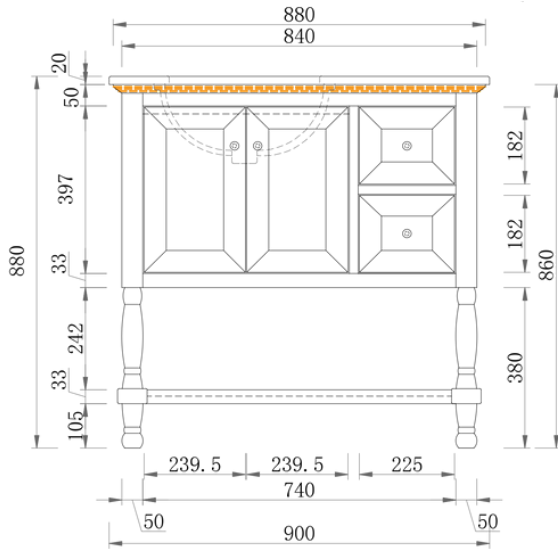

Maison 900 | Single Basin

900 Length x 500 Depth

Maison 1500 | Double Basin

1500 Length x 500 Depth

Maison

Maison 900 Single - 2024

Cabinet Size: 880mm (L) X 490mm (D) X 500mm (H)

Top Size: 900mm (L) X 500mm (D) X 20mm (H)

Type: Free-Standing

Basin: Oval Under-mount Ceramic Basin

Tap Hole: Client to nominate

Front Elevation

Section Side

Top View

Section Top - Drawer Inserts

Notes:

vanitybydesign.com.au

vanitybydesign_

TEL: 07 3376 6055

241 Monier Road
Darra, QLD, 4076

Maison

Maison 1500 Double - 2024

Cabinet Size: 1480mm (L) X 490mm (D) X 500mm (H)
 Top Size: 1500mm (L) X 500mm (D) X 20mm (H)
 Type: Free-Standing
 Basin: Oval Under-mount Ceramic Basins
 Tap Hole: Client to nominate