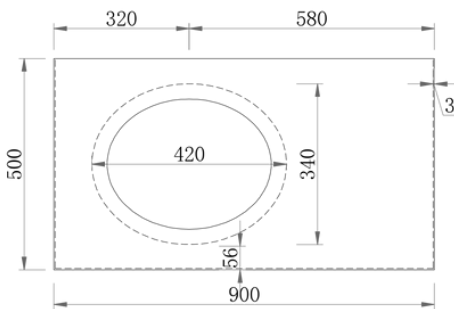

Maison 900 | Single Basin

900 Length x 500 Depth

Maison 1500 | Double Basin

1500 Length x 500 Depth

Maison

Maison 900 Single - 2024

Cabinet Size: 880mm (L) X 490mm (D) X 500mm (H)

Top Size: 900mm (L) X 500mm (D) X 20mm (H)

Type: Free-Standing

Basin: Oval Under-mount Ceramic Basin

Tap Hole: Client to nominate

Front Elevation

Section Side

Top View

Section Top - Drawer Inserts

Notes:

vanitybydesign.com.au

vanitybydesign_

TEL: 07 3376 6055

241 Monier Road
Darra, QLD, 4076

Maison

Maison 1500 Double - 2024

Cabinet Size: 1480mm (L) X 490mm (D) X 500mm (H)
 Top Size: 1500mm (L) X 500mm (D) X 20mm (H)
 Type: Free-Standing
 Basin: Oval Under-mount Ceramic Basins
 Tap Hole: Client to nominate

vanitybydesign.com.au

vanitybydesign_

TEL: 07 3376 6055

241 Monier Road
 Darra, QLD, 4076

Rubie

Rubie 460

Overall Size: 460mm (L) X 255mm (D) X 600mm (H)

Type: Wall-Hung