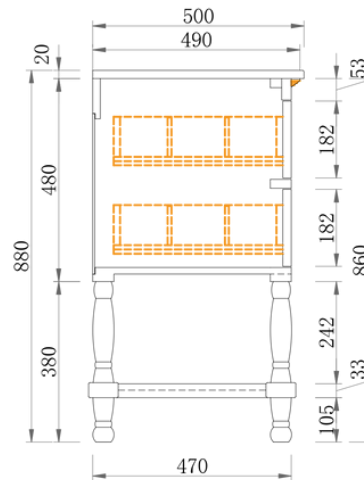

Maison 900 | Single Basin

900 Length x 500 Depth

Maison 1500 | Double Basin

1500 Length x 500 Depth

Maison

Maison 900 Single - 2024

Cabinet Size: 880mm (L) X 490mm (D) X 500mm (H)

Top Size: 900mm (L) X 500mm (D) X 20mm (H)

Type: Free-Standing

Basin: Oval Under-mount Ceramic Basin

Tap Hole: Client to nominate

Front Elevation

Section Side

Top View

Section Top - Drawer Inserts

Notes:

vanitybydesign.com.au

vanitybydesign_

TEL: 07 3376 6055

241 Monier Road
Darra, QLD, 4076

Maison

Maison 1500 Double - 2024

Cabinet Size: 1480mm (L) X 490mm (D) X 500mm (H)
 Top Size: 1500mm (L) X 500mm (D) X 20mm (H)
 Type: Free-Standing
 Basin: Oval Under-mount Ceramic Basins
 Tap Hole: Client to nominate

vanitybydesign.com.au

vanitybydesign_

TEL: 07 3376 6055

241 Monier Road
 Darra, QLD, 4076

Rubie

Rubie 460

Overall Size: 460mm (L) X 255mm (D) X 600mm (H)

Type: Wall-Hung