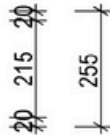

Notes:

- Wastes and faucets are not included.
- Vanity unit must be installed by a qualified tradesmen - Failure to do so will void the warranty.
- Plumbing fixtures must be installed by a qualified plumber - Failure to do so will void the warranty.
- Warranty information: 5 years on cabinet & 12 months on top and basin(s).
- Caution boxes may be heavy and will require 2 people to lift.

vanitybydesign.com.au

[vanitybydesign_](https://www.instagram.com/vanitybydesign_)

TEL: 07 [3376 6055](tel:33766055)

241 Monier Road
Darra, QLD, 4076