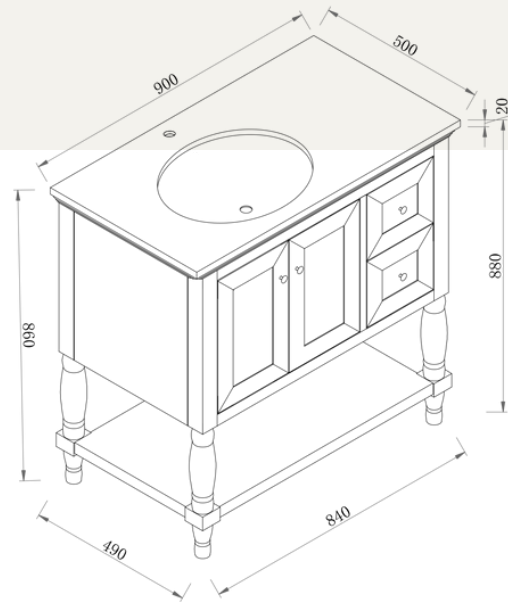

Maison 900 | Single Basin

900 Length x 500 Depth

Maison 1500 | Double Basin

1500 Length x 500 Depth

Maison

Maison 900 Single - 2024

Cabinet Size: 880mm (L) X 490mm (D) X 500mm (H)

Top Size: 900mm (L) X 500mm (D) X 20mm (H)

Type: Free-Standing

Basin: Oval Under-mount Ceramic Basin

Tap Hole: Client to nominate

Front Elevation

Section Side

Top View

Section Top - Drawer Inserts

Notes:

vanitybydesign.com.au

vanitybydesign_

TEL: 07 3376 6055

241 Monier Road
Darra, QLD, 4076

Maison

Maison 1500 Double - 2024

Cabinet Size: 1480mm (L) X 490mm (D) X 500mm (H)
 Top Size: 1500mm (L) X 500mm (D) X 20mm (H)
 Type: Free-Standing
 Basin: Oval Under-mount Ceramic Basins
 Tap Hole: Client to nominate