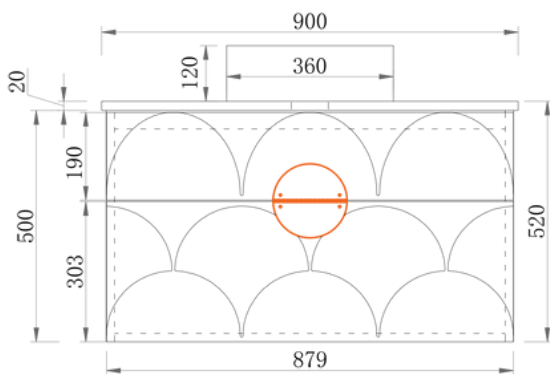

Eadie

Eadie 900 Single - 2024

Cabinet Size: 880mm (L) X 450mm (D) X 500mm (H)

Top Size: 900mm (L) X 460mm (D) X 20mm (H)

Type: Wall Hung

Basin: Client to nominate

No Tap Holes, Tapware to be wall-mounted

Front Elevation