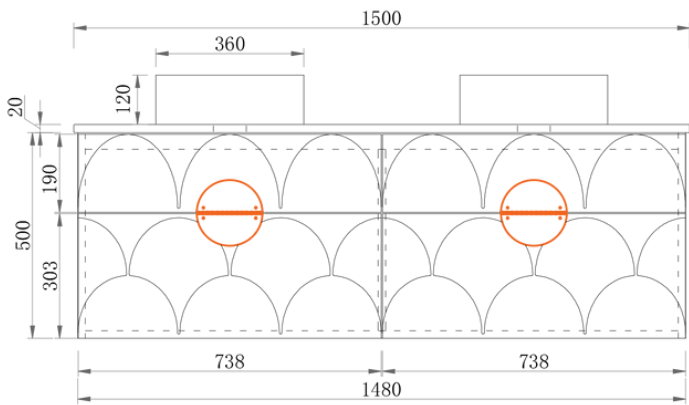

Eadie 900 | Single Basin

900 Length x 460 Depth

Eadie 1500 | Double Basin

1500 Length x 460 Depth

Eadie

Eadie 900 Single - 2024

Cabinet Size: 880mm (L) X 450mm (D) X 500mm (H)

Top Size: 900mm (L) X 460mm (D) X 20mm (H)

vanitybydesign.com.au

[vanitybydesign_](https://www.instagram.com/vanitybydesign_)

TEL: 07 [3376 6055](tel:33766055)

241 Monier Road
Darra, QLD, 4076

Eadie

Eadie 1500 Double - 2024

Cabinet Size: 1480mm (L) X 450mm (D) X 500mm (H)
Top Size: 1500mm (L) X 460mm (D) X 20mm (H)
Type: Wall Hung
Basin: Client to nominate
No Tap Holes, Tapware to be wall-mounted

vanitybydesign.com.au

vanitybydesign_

TEL: 07 3376 6055

241 Monier Road
Darra, QLD, 4076

Chelsea

Chelsea 460

Overall Size: 460mm (L) X 255mm (D) X 600mm (H)

Type: Wall-Hung