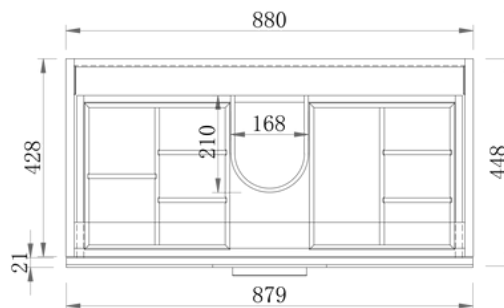

Eadie 900 | Single Basin

900 Length x 460 Depth

Eadie 1500 | Double Basin

1500 Length x 460 Depth

Eadie

Eadie 900 Single - 2024

Cabinet Size: 880mm (L) X 450mm (D) X 500mm (H)

Top Size: 900mm (L) X 460mm (D) X 20mm (H)

Type: Wall Hung

Basin: Client to nominate

No Tap Holes, Tapware to be wall-mounted

Front Elevation

Section Side

Hairdryer Insert
(Lower Drawer)

Top View

Section Top - Drawer Inserts

vanitybydesign.com.au

[vanitybydesign_](https://www.instagram.com/vanitybydesign_)

TEL: 07 [3376 6055](tel:33766055)

241 Monier Road
Darra, QLD, 4076

Eadie

Eadie 1500 Double - 2024

Cabinet Size: 1480mm (L) X 450mm (D) X 500mm (H)
Top Size: 1500mm (L) X 460mm (D) X 20mm (H)
Type: Wall Hung
Basin: Client to nominate
No Tap Holes, Tapware to be wall-mounted

vanitybydesign.com.au

vanitybydesign_

TEL: 07 3376 6055

241 Monier Road
Darra, QLD, 4076

Chelsea

Chelsea 460

Overall Size: 460mm (L) X 255mm (D) X 600mm (H)

Type: Wall-Hung