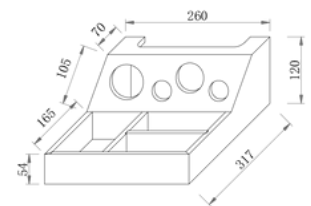

Eadie 900 | Single Basin

900 Length x 460 Depth

Eadie 1500 | Double Basin

1500 Length x 460 Depth

Eadie

Eadie 900 Single - 2024

Cabinet Size: 880mm (L) X 450mm (D) X 500mm (H)

Top Size: 900mm (L) X 460mm (D) X 20mm (H)

Type: Wall Hung

Basin: Client to nominate

No Tap Holes, Tapware to be wall-mounted

Front Elevation

Section Side

Hairdryer Insert
(Lower Drawer)

Top View

Section Top - Drawer Inserts

vanitybydesign.com.au

[vanitybydesign_](https://www.instagram.com/vanitybydesign_)

TEL: 07 [3376 6055](tel:33766055)

241 Monier Road
Darra, QLD, 4076

Eadie

Eadie 1500 Double - 2024

Cabinet Size: 1480mm (L) X 450mm (D) X 500mm (H)
Top Size: 1500mm (L) X 460mm (D) X 20mm (H)
Type: Wall Hung
Basin: Client to nominate
No Tap Holes, Tapware to be wall-mounted

vanitybydesign.com.au

vanitybydesign_

TEL: 07 3376 6055

241 Monier Road
Darra, QLD, 4076

Chelsea

Chelsea 460

Overall Size: 460mm (L) X 255mm (D) X 600mm (H)

Type: Wall-Hung