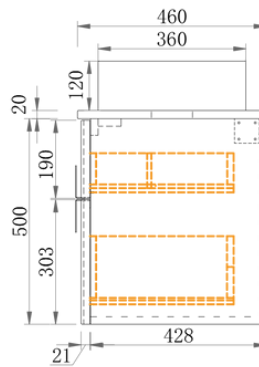

Section Side