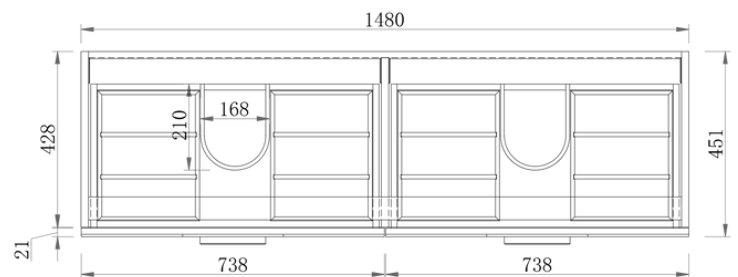

Hairdryer Insert
(Lower Drawer)

Section Top - Drawer Inserts

Notes:

- Wastes and faucets are not included.
- Vanity unit must be installed by a qualified tradesmen - Failure to do so will void the warranty.
- Plumbing fixtures must be installed by a qualified plumber - Failure to do so will void the warranty.
- Warranty information: 5 years on cabinet & 12 months on top and basin(s).
- Caution boxes may be heavy and will require 2 people to lift.

vanitybydesign.com.au

vanitybydesign_

TEL: 07 3376 6055

241 Monier Road
Darra, QLD, 4076