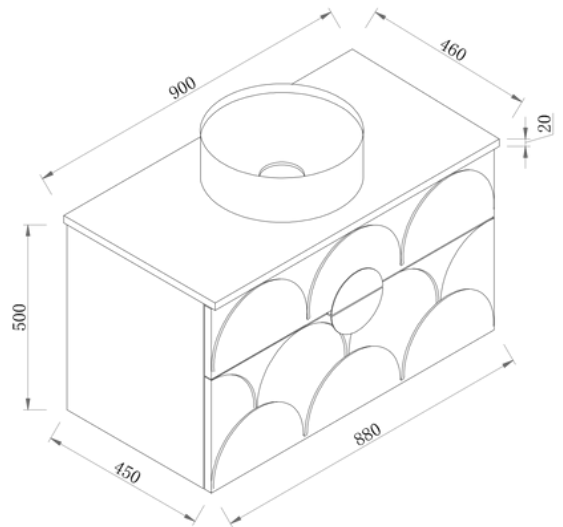

Eadie 900 | Single Basin

900 Length x 460 Depth

Eadie 1500 | Double Basin

1500 Length x 460 Depth

Eadie

Eadie 900 Single - 2024

Cabinet Size: 880mm (L) X 450mm (D) X 500mm (H)

Top Size: 900mm (L) X 460mm (D) X 20mm (H)

Type: Wall Hung

Basin: Client to nominate

No Tap Holes, Tapware to be wall-mounted

Front Elevation

Section Side

Hairdryer Insert
(Lower Drawer)

Top View

Section Top - Drawer Inserts

vanitybydesign.com.au

[vanitybydesign_](https://www.instagram.com/vanitybydesign_)

TEL: 07 [3376 6055](tel:33766055)

241 Monier Road
Darra, QLD, 4076

Eadie

Eadie 1500 Double - 2024

Cabinet Size: 1480mm (L) X 450mm (D) X 500mm (H)
Top Size: 1500mm (L) X 460mm (D) X 20mm (H)
Type: Wall Hung
Basin: Client to nominate
No Tap Holes, Tapware to be wall-mounted