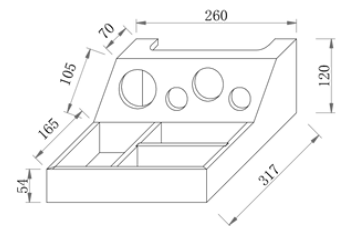

Eadie

Eadie 1500 Double - 2024

Cabinet Size: 1480mm (L) X 450mm (D) X 500mm (H)
Top Size: 1500mm (L) X 460mm (D) X 20mm (H)
Type: Wall Hung
Basin: Client to nominate
No Tap Holes, Tapware to be wall-mounted

Top View

Section Top - Drawer Inserts

Notes:

- Wastes and faucets are not included.
- Vanity unit must be installed by a qualified tradesmen - Failure to do so will void the warranty.
- Plumbing fixtures must be installed by a qualified plumber - Failure to do so will void the warranty.
- Warranty information: 5 years on cabinet & 12 months on top and basin(s).
- Caution boxes may be heavy and will require 2 people to lift.

vanitybydesign.com.au

vanitybydesign_

TEL: 07 3376 6055

241 Monier Road
Darra, QLD, 4076