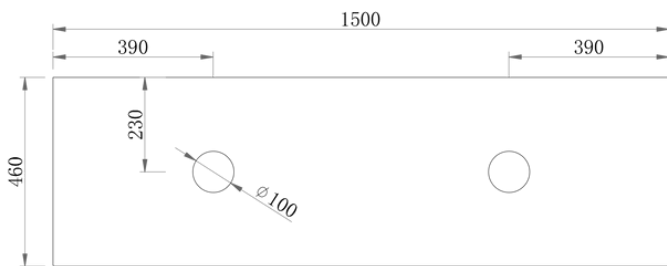

Eadie

Eadie 1500 Double - 2024

Cabinet Size: 1480mm (L) X 450mm (D) X 500mm (H)
Top Size: 1500mm (L) X 460mm (D) X 20mm (H)
Type: Wall Hung
Basin: Client to nominate
No Tap Holes, Tapware to be wall-mounted

Top View

Section Top - Drawer Inserts

Notes:

- Wastes and faucets are not included.
- Vanity unit must be installed by a qualified tradesmen - Failure to do so will void the warranty.
- Plumbing fixtures must be installed by a qualified plumber - Failure to do so will void the warranty.
- Warranty information: 5 years on cabinet & 12 months on top and basin(s).
- Caution boxes may be heavy and will require 2 people to lift.

vanitybydesign.com.au

vanitybydesign_

TEL: 07 3376 6055

241 Monier Road
Darra, QLD, 4076