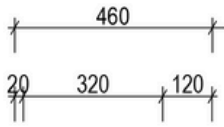

Chelsea

Chelsea 460

Overall Size: 460mm (L) X 255mm (D) X 600mm (H)

Type: Wall-Hung

*Only Suitable for Mixer Tap

Finish - Natural, Japan Black & Custom Paint