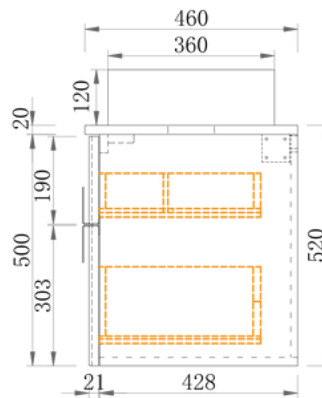

Eadie 900 | Single Basin

900 Length x 460 Depth

Eadie 1500 | Double Basin

1500 Length x 460 Depth

Eadie

Eadie 900 Single - 2024

Cabinet Size: 880mm (L) X 450mm (D) X 500mm (H)

Top Size: 900mm (L) X 460mm (D) X 20mm (H)

Type: Wall Hung

Basin: Client to nominate

No Tap Holes, Tapware to be wall-mounted

Front Elevation

Section Side

Hairdryer Insert
(Lower Drawer)

Top View

Section Top - Drawer Inserts

vanitybydesign.com.au

[vanitybydesign_](https://www.instagram.com/vanitybydesign_)

TEL: 07 [3376 6055](tel:33766055)

241 Monier Road
Darra, QLD, 4076

Eadie

Eadie 1500 Double - 2024

Cabinet Size: 1480mm (L) X 450mm (D) X 500mm (H)
Top Size: 1500mm (L) X 460mm (D) X 20mm (H)
Type: Wall Hung
Basin: Client to nominate
No Tap Holes, Tapware to be wall-mounted

vanitybydesign.com.au

vanitybydesign_

TEL: 07 3376 6055

241 Monier Road
Darra, QLD, 4076

Chelsea

Chelsea 460

Overall Size: 460mm (L) X 255mm (D) X 600mm (H)

Type: Wall-Hung