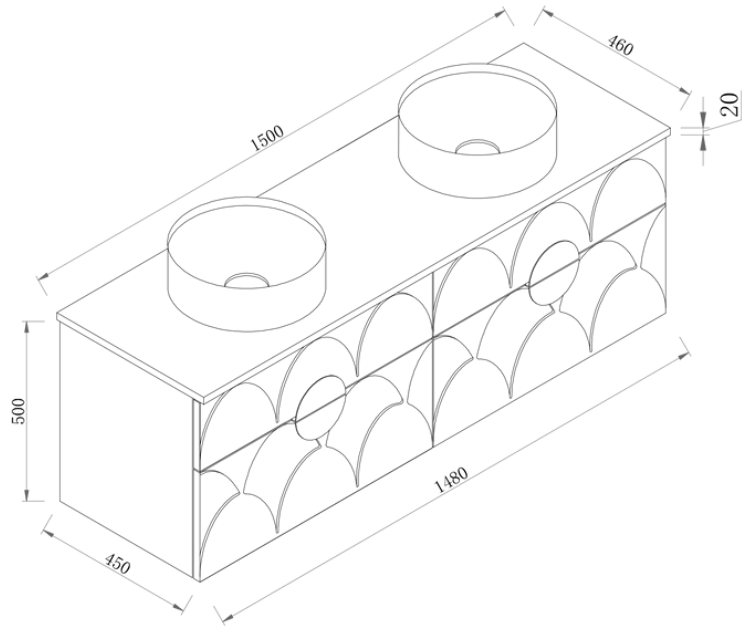

Eadie 900 | Single Basin

900 Length x 460 Depth

Eadie 1500 | Double Basin

1500 Length x 460 Depth

Eadie

Eadie 900 Single - 2024

Cabinet Size: 880mm (L) X 450mm (D) X 500mm (H)

Top Size: 900mm (L) X 460mm (D) X 20mm (H)

vanitybydesign.com.au

[vanitybydesign_](https://www.instagram.com/vanitybydesign_)

TEL: 07 [3376 6055](tel:33766055)

241 Monier Road
Darra, QLD, 4076

Eadie

Eadie 1500 Double - 2024

Cabinet Size: 1480mm (L) X 450mm (D) X 500mm (H)
Top Size: 1500mm (L) X 460mm (D) X 20mm (H)
Type: Wall Hung
Basin: Client to nominate
No Tap Holes, Tapware to be wall-mounted

vanitybydesign.com.au

vanitybydesign_

TEL: 07 3376 6055

241 Monier Road
Darra, QLD, 4076

Chelsea

Chelsea 460

Overall Size: 460mm (L) X 255mm (D) X 600mm (H)

Type: Wall-Hung