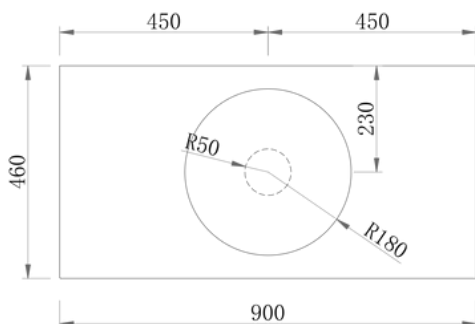

Eadie 900 | Single Basin

900 Length x 460 Depth

Eadie 1500 | Double Basin

1500 Length x 460 Depth

Eadie

Eadie 900 Single - 2024

Cabinet Size: 880mm (L) X 450mm (D) X 500mm (H)

Top Size: 900mm (L) X 460mm (D) X 20mm (H)

Type: Wall Hung

Basin: Client to nominate

No Tap Holes, Tapware to be wall-mounted

Front Elevation

Section Side

Hairdryer Insert
(Lower Drawer)

Top View

Section Top - Drawer Inserts

vanitybydesign.com.au

[vanitybydesign_](https://www.instagram.com/vanitybydesign_)

TEL: 07 [3376 6055](tel:33766055)

241 Monier Road
Darra, QLD, 4076

Eadie

Eadie 1500 Double - 2024

Cabinet Size: 1480mm (L) X 450mm (D) X 500mm (H)
Top Size: 1500mm (L) X 460mm (D) X 20mm (H)
Type: Wall Hung
Basin: Client to nominate
No Tap Holes, Tapware to be wall-mounted

vanitybydesign.com.au

vanitybydesign_

TEL: 07 3376 6055

241 Monier Road
Darra, QLD, 4076

Chelsea

Chelsea 460

Overall Size: 460mm (L) X 255mm (D) X 600mm (H)

Type: Wall-Hung