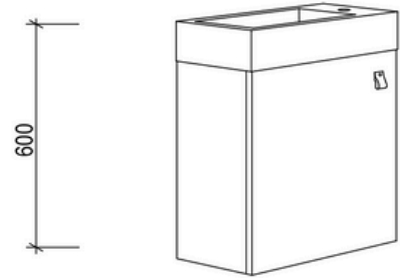

Chelsea

Chelsea 460

Overall Size: 460mm (L) X 255mm (D) X 600mm (H)

Type: Wall-Hung

*Only Suitable for Mixer Tap

Finish - Natural, Japan Black & Custom Paint

Notes:

- Wastes and faucets are not included.
- Vanity unit must be installed by a qualified tradesmen - Failure to do so will void the warranty.
- Plumbing fixtures must be installed by a qualified plumber - Failure to do so will void the warranty.
- Warranty information: 5 years on cabinet & 12 months on top and basin(s).
- Caution boxes may be heavy and will require 2 people to lift.

vanitybydesign.com.au

[vanitybydesign_](https://www.instagram.com/vanitybydesign_)

TEL: 07 [3376 6055](tel:33766055)

241 Monier Road
Darra, QLD, 4076