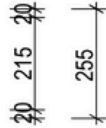

Chelsea

Chelsea 460

Overall Size: 460mm (L) X 255mm (D) X 600mm (H)

Type: Wall-Hung

*Only Suitable for Mixer Tap

Finish - Natural, Japan Black & Custom Paint