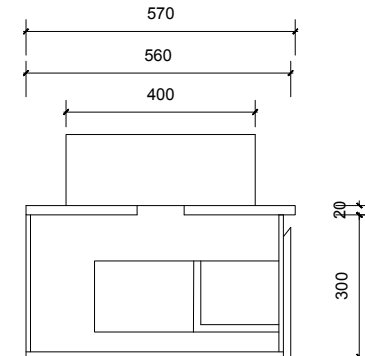

Vanity by Design
ABN: 99 121 837 147

Brisbane Address:
241 Monier Road, Darra QLD 4076

Phone: Brisbane (07) 3376 6055

Email: enquiries@vanitybydesign.com.au
Website: www.vanitybydesign.com.au

Name:	Victoria 900
Size:	920 (W) mm x 570 (D) mm x 320 (H) mm
Type:	Wall Hung
Cabinet Material:	Solid Sustainable Plantation Timber
Basin Material:	Ceramic over-mount basin, No overflow protection.
Bench Top Finish:	Quartz
Splashback:	Does not include splashback
Tap Hole Option:	No tap hole
Vanity colour options:	Japan Black, Natural, White

Notes:
Mirrors, Wastes and Tapware not included.
Plumbing fixtures must be installed by a qualified plumber (waste not supplied). Vanity must be installed by a qualified tradesperson.
Failure to do so may void the warranty.
Vanity By Design vanities include a 5 year warranty on cabinets and tapware, 2 year warranty on tops and basins and 12 months warranty on mirrors.

Caution:
Component may be heavy and require two people to lift.
Do not stand or sit on vanity.