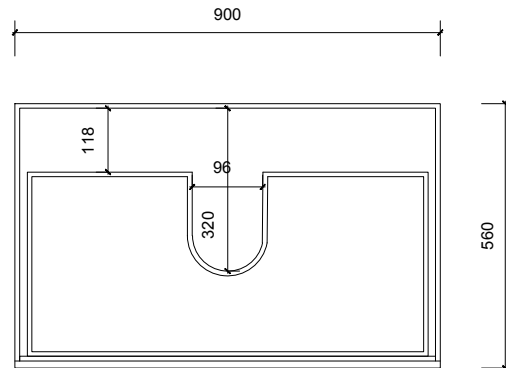

Vanity by Design
ABN: 99 121 837 147

Brisbane Address:
241 Monier Road, Darra QLD 4076

Phone: Brisbane (07) 3376 6055

Email: enquiries@vanitybydesign.com.au
Website: www.vanitybydesign.com.au

Name:	Victoria 900
Size:	920 (W) mm x 570 (D) mm x 320 (H) mm
Type:	Wall Hung
Cabinet Material:	Solid Sustainable Plantation Timber
Basin Material:	Ceramic over-mount basin, No overflow protection.
Bench Top Finish:	Quartz
Splashback:	Does not include splashback
Tap Hole Option:	No tap hole
Vanity colour options:	Japan Black, Natural, White

Notes:
Mirrors, Wastes and Tapware not included.
Plumbing fixtures must be installed by a qualified plumber (waste not supplied). Vanity must be installed by a qualified tradesperson.
Failure to do so may void the warranty.
Vanity By Design vanities include a 5 year warranty on cabinets and tapware, 2 year warranty on tops and basins and 12 months warranty on mirrors.

Caution:
Component may be heavy and require two people to lift.
Do not stand or sit on vanity.