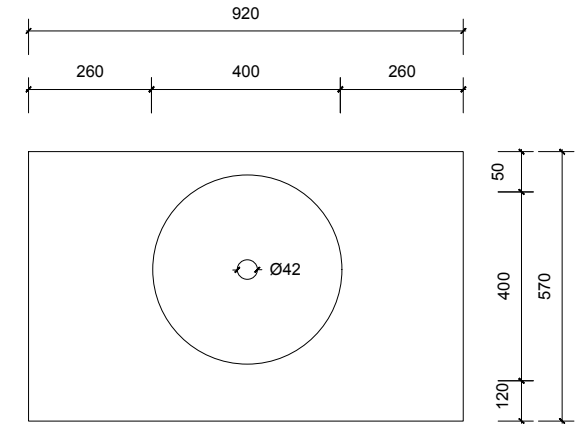

Top With Basin