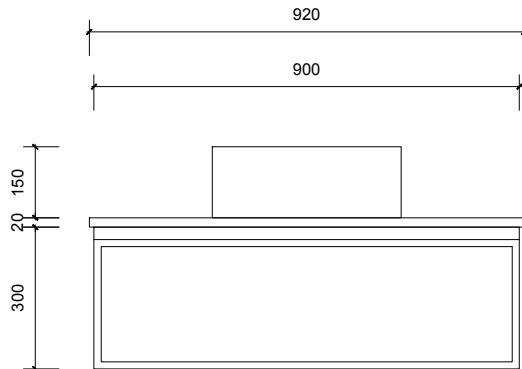

Vanity by Design
ABN: 99 121 837 147

Brisbane Address:
241 Monier Road, Darra QLD 4076

Phone: Brisbane (07) 3376 6055

Email: enquiries@vanitybydesign.com.au
Website: www.vanitybydesign.com.au

Name:	Victoria 900
Size:	920 (W) mm x 570 (D) mm x 320 (H) mm
Type:	Wall Hung
Cabinet Material:	Solid Sustainable Plantation Timber
Basin Material:	Ceramic over-mount basin, No overflow protection.
Bench Top Finish:	Quartz
Splashback:	Does not include splashback
Tap Hole Option:	No tap hole
Vanity colour options:	Japan Black, Natural, White

Notes:
Mirrors, Wastes and Tapware not included.
Plumbing fixtures must be installed by a qualified plumber (waste not supplied). Vanity must be installed by a qualified tradesperson.
Failure to do so may void the warranty.
Vanity By Design vanities include a 5 year warranty on cabinets and tapware, 2 year warranty on tops and basins and 12 months warranty on mirrors.

Caution:
Component may be heavy and require two people to lift.
Do not stand or sit on vanity.