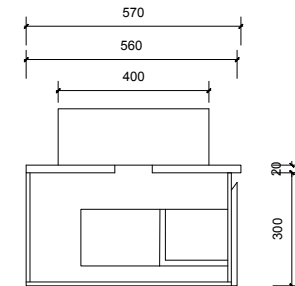

Vanity by Design
ABN: 99 121 837 147

Brisbane Address:
241 Monier Road, Darra QLD 4076

Phone: Brisbane (07) 3376 6055

Email: enquiries@vanitybydesign.com.au
Website: www.vanitybydesign.com.au

Name:	Victoria 1500 double
Size:	1520 (W) mm x 570 (D) mm x 320 (H) mm
Type:	Wall hung
Cabinet Material:	Solid Sustainable Plantation Timber
Basin Material:	Ceramic over-mount basin, No overflow protection.
Bench Top Finish:	Quartz
Splashback:	Does not include splashback
Tap Hole Option:	No tap hole
Vanity colour options:	Japan Black, Natural, Y

Notes:

Mirrors, Wastes and Tapware not included.
Plumbing fixtures must be installed by a qualified plumber (waste not supplied). Vanity must be installed by a qualified tradesperson.
Failure to do so may void the warranty.
Vanity By Design vanities include a 5 year warranty on cabinets and tapware, 2 year warranty on tops and basins and 12 months warranty on mirrors.

Caution:

Component may be heavy and require two people to lift.
Do not stand or sit on vanity.