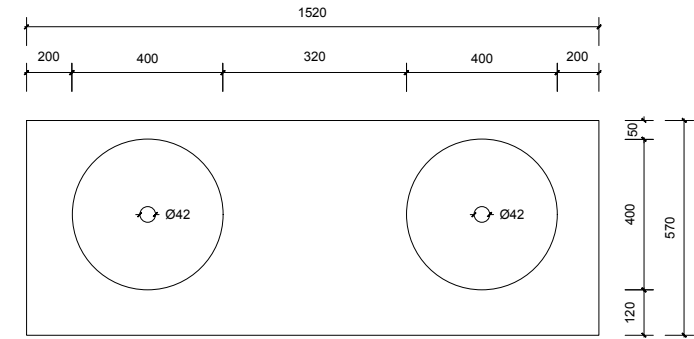

Top With Basin