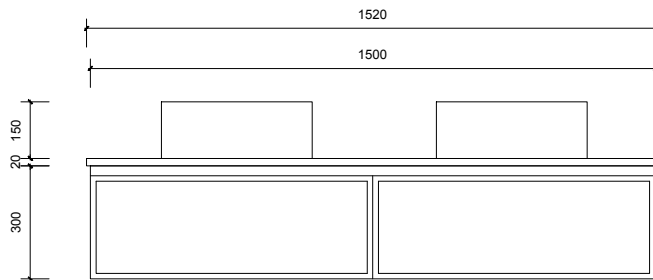

Vanity by Design
ABN: 99 121 837 147

Brisbane Address:
241 Monier Road, Darra QLD 4076

Phone: Brisbane (07) 3376 6055

Email: enquiries@vanitybydesign.com.au
Website: www.vanitybydesign.com.au

Name:	Victoria 1500 double
Size:	1520 (W) mm x 570 (D) mm x 320 (H) mm
Type:	Wall hung
Cabinet Material:	Solid Sustainable Plantation Timber
Basin Material:	Ceramic over-mount basin, No overflow protection.
Bench Top Finish:	Quartz
Splashback:	Does not include splashback
Tap Hole Option:	No tap hole
Vanity colour options:	Japan Black, Natural, Y

Notes:

Mirrors, Wastes and Tapware not included.
Plumbing fixtures must be installed by a qualified plumber (waste not supplied). Vanity must be installed by a qualified tradesperson.
Failure to do so may void the warranty.
Vanity By Design vanities include a 5 year warranty on cabinets and tapware, 2 year warranty on tops and basins and 12 months warranty on mirrors.

Caution:

Component may be heavy and require two people to lift.
Do not stand or sit on vanity.