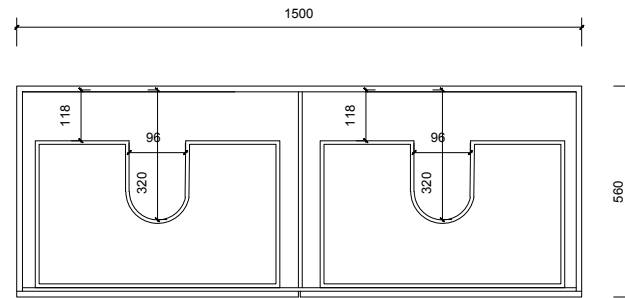

Vanity by Design
ABN: 99 121 837 147

Brisbane Address:
241 Monier Road, Darra QLD 4076

Phone: Brisbane (07) 3376 6055

Email: enquiries@vanitybydesign.com.au
Website: www.vanitybydesign.com.au

Name:	Victoria 1500 double
Size:	1520 (W) mm x 570 (D) mm x 320 (H) mm
Type:	Wall hung
Cabinet Material:	Solid Sustainable Plantation Timber
Basin Material:	Ceramic over-mount basin, No overflow protection.
Bench Top Finish:	Quartz
Splashback:	Does not include splashback
Tap Hole Option:	No tap hole
Vanity colour options:	Japan Black, Natural, Y

Notes:

Mirrors, Wastes and Tapware not included.
Plumbing fixtures must be installed by a qualified plumber (waste not supplied). Vanity must be installed by a qualified tradesperson.
Failure to do so may void the warranty.
Vanity By Design vanities include a 5 year warranty on cabinets and tapware, 2 year warranty on tops and basins and 12 months warranty on mirrors.

Caution:

Component may be heavy and require two people to lift.
Do not stand or sit on vanity.