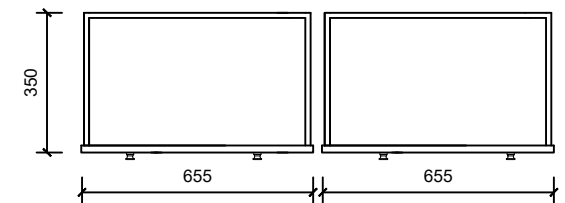

Bottom Drawers