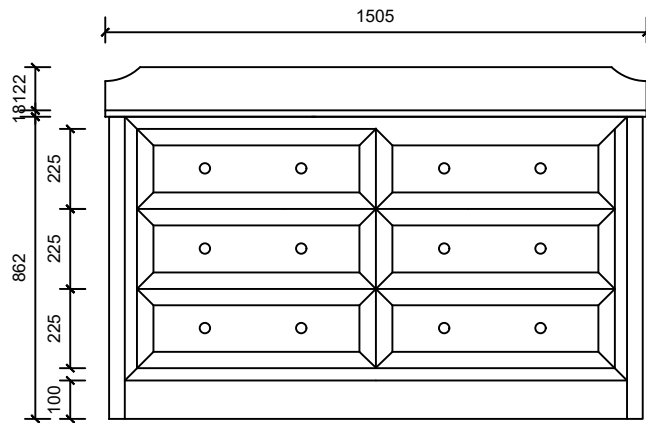

Vanity By Design

ABN: 99 121 837 143

Brisbane Address:

241 Monier Road, Darra QLD 4076

Phone: Brisbane (07) 3376 6055

Email: enquiries@vanitybydesign.com.au

Website: <https://www.vanitybydesign.com.au>

Name:	Southold 1500 Double
Size :	1505 (W) mm x 560 (D) mm x 885 (H) mm
Features:	Optional splashback
Type:	Freestanding Vanity
Cabinet Material:	Solid Sustainable Plantation Timber
Basin Material:	Ceramic under-mount or top mount basin
Bench Top Finish:	Smartstone options *
Taphole Options:	0, 1 or 3 tapholes
Vanity Colour Options:	White

Note:

Mirrors, Wastes and Tapware not included. Plumbing fixtures must be installed by a qualified plumber (waste not supplied). Vanity must be installed by a qualified tradesperson. Failure to do so may void the warranty. Vanity By Design vanities include a 5 year warranty on cabinets and tapware, 2 year warranty on tops and basins and 12 months warranty on mirrors.

Caution:

Component may be heavy and require two people to lift. Do not stand or sit on vanity.