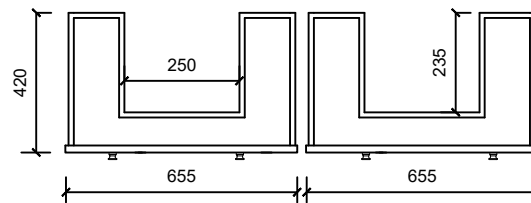

Top Drawers

Middle Drawers

Bottom Drawers

Vanity By Design

ABN: 99 121 837 143

Brisbane Address:

241 Monier Road, Darra QLD 4076

Phone: Brisbane (07) 3376 6055

Email: enquiries@vanitybydesign.com.au

Website: <https://www.vanitybydesign.com.au>

Name:	Southold 1500 Double
Size :	1505 (W) mm x 560 (D) mm x 885 (H) mm
Features:	Optional splashback
Type:	Freestanding Vanity
Cabinet Material:	Solid Sustainable Plantation Timber
Basin Material:	Ceramic under-mount or top mount basin
Bench Top Finish:	Smartstone options *
Taphole Options:	0, 1 or 3 tapholes
Vanity Colour Options:	White