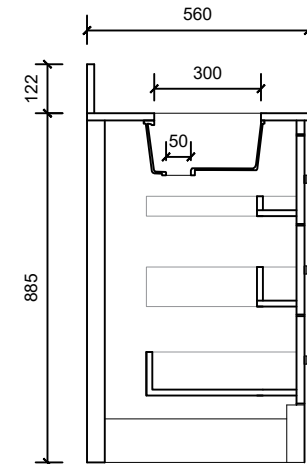

Top & Middle Drawer

Bottom Drawer

**Vanity By Design**

ABN: 99 121 837 143

**Brisbane Address:**

241 Monier Road, Darra QLD 4076

Phone: Brisbane (07) 3376 6055

Email: [enquiries@vanitybydesign.com.au](mailto:enquiries@vanitybydesign.com.au)

Website: <https://www.vanitybydesign.com.au>

Name:	Southold 1200
Size :	1205 (W) mm x 560 (D) mm x 885 (H) mm
Features:	Optional splashback
Type:	Freestanding Vanity
Cabinet Material:	Solid Sustainable Plantation Timber
Basin Material:	Ceramic under-mount or top mount basin
Bench Top Finish:	Smartstone options *
Taphole Options:	0, 1 or 3 tapholes
Vanity Colour Options:	White