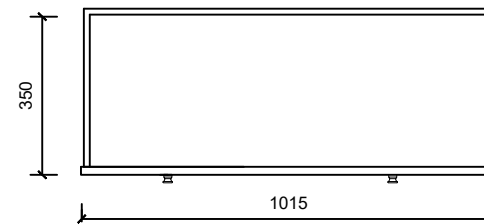

Top & Middle Drawer

Bottom Drawer