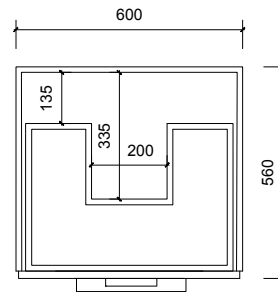

Vanity by Design
ABN: 99 121 837 147

Brisbane Address:
241 Monier Road, Darra QLD 4076

Phone: Brisbane (07) 3376 6055

Email: enquiries@vanitybydesign.com.au
Website: www.vanitybydesign.com.au

Name:	Finlay 600
Size:	620 (W) mm x 570 (D) mm x 285(H) mm
Type:	Wall Hung
Cabinet Material:	MDF
Basin Material:	Ceramic over-mount basin, No overflow protection.
Bench Top Finish:	Quartz
Splashback:	Does not include splashback
Tap Hole Option:	No tap hole
Vanity colour options:	Japan Black, Natural, Sable

Notes:

Mirrors, Wastes and Tapware not included. Plumbing fixtures must be installed by a qualified plumber (waste not supplied). Vanity must be installed by a qualified tradesperson. Failure to do so may void the warranty. Vanity By Design vanities include a 5 year warranty on cabinets and tapware, 2 year warranty on tops and basins and 12 months warranty on mirrors.

Caution:

Component may be heavy and require two people to lift. Do not stand or sit on vanity.