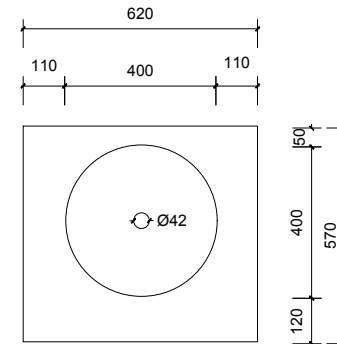

Top With Basin