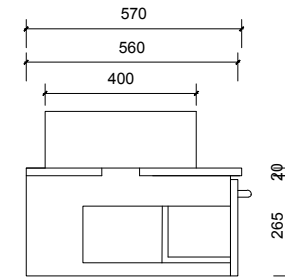

Vanity by Design
ABN: 99 121 837 147

Brisbane Address:
241 Monier Road, Darra QLD 4076

Phone: Brisbane (07) 3376 6055

Email: enquiries@vanitybydesign.com.au
Website: www.vanitybydesign.com.au

Name:	Finlay 600
Size:	620 (W) mm x 570 (D) mm x 285(H) mm
Type:	Wall Hung
Cabinet Material:	MDF
Basin Material:	Ceramic over-mount basin, No overflow protection.
Bench Top Finish:	Quartz
Splashback:	Does not include splashback
Tap Hole Option:	No tap hole
Vanity colour options:	Japan Black, Natural, Sable

Notes:

Mirrors, Wastes and Tapware not included. Plumbing fixtures must be installed by a qualified plumber (waste not supplied). Vanity must be installed by a qualified tradesperson. Failure to do so may void the warranty. Vanity By Design vanities include a 5 year warranty on cabinets and tapware, 2 year warranty on tops and basins and 12 months warranty on mirrors.

Caution:

Component may be heavy and require two people to lift. Do not stand or sit on vanity.