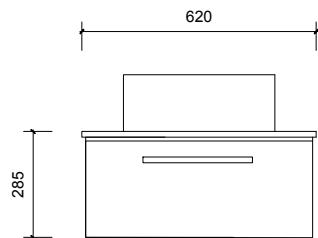

Vanity by Design
ABN: 99 121 837 147

Brisbane Address:
241 Monier Road, Darra QLD 4076

Phone: Brisbane (07) 3376 6055

Email: enquiries@vanitybydesign.com.au
Website: www.vanitybydesign.com.au

Name:	Finlay 600
Size:	620 (W) mm x 570 (D) mm x 285(H) mm
Type:	Wall Hung
Cabinet Material:	MDF
Basin Material:	Ceramic over-mount basin, No overflow protection.
Bench Top Finish:	Quartz
Splashback:	Does not include splashback
Tap Hole Option:	No tap hole
Vanity colour options:	Japan Black, Natural, Sable

Notes:

Mirrors, Wastes and Tapware not included. Plumbing fixtures must be installed by a qualified plumber (waste not supplied). Vanity must be installed by a qualified tradesperson. Failure to do so may void the warranty. Vanity By Design vanities include a 5 year warranty on cabinets and tapware, 2 year warranty on tops and basins and 12 months warranty on mirrors.

Caution:

Component may be heavy and require two people to lift. Do not stand or sit on vanity.